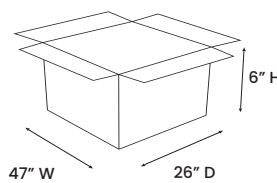

BRUNO

COFFEE TABLE

SKSD6737

PRODUCT DIAGRAM

CARTON DIMENSIONS

SPECS & DIMENSIONS

WIDTH	44" W
DEPTH	24" D
HEIGHT	16" H
WEIGHT	XX LBS
CUBIC FEET	XX.X CU.FT
#ITEM/CTN	1PC/1CTN

MATERIAL INFORMATION