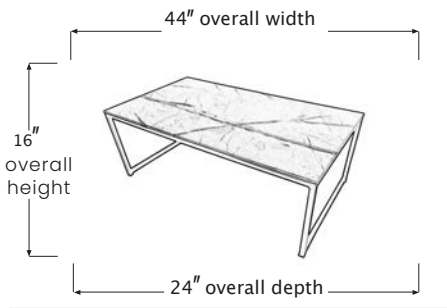

BRUNO

COFFEE TABLE

SKSD6737

PRODUCT DIAGRAM

CARTON DIMENSIONS

SPECS & DIMENSIONS

WIDTH	44" W
DEPTH	24" D
HEIGHT	16" H
WEIGHT	XX LBS
CUBIC FEET	XX.X CU.FT
#ITEM/CTN	1PC/1CTN

MATERIAL INFORMATION