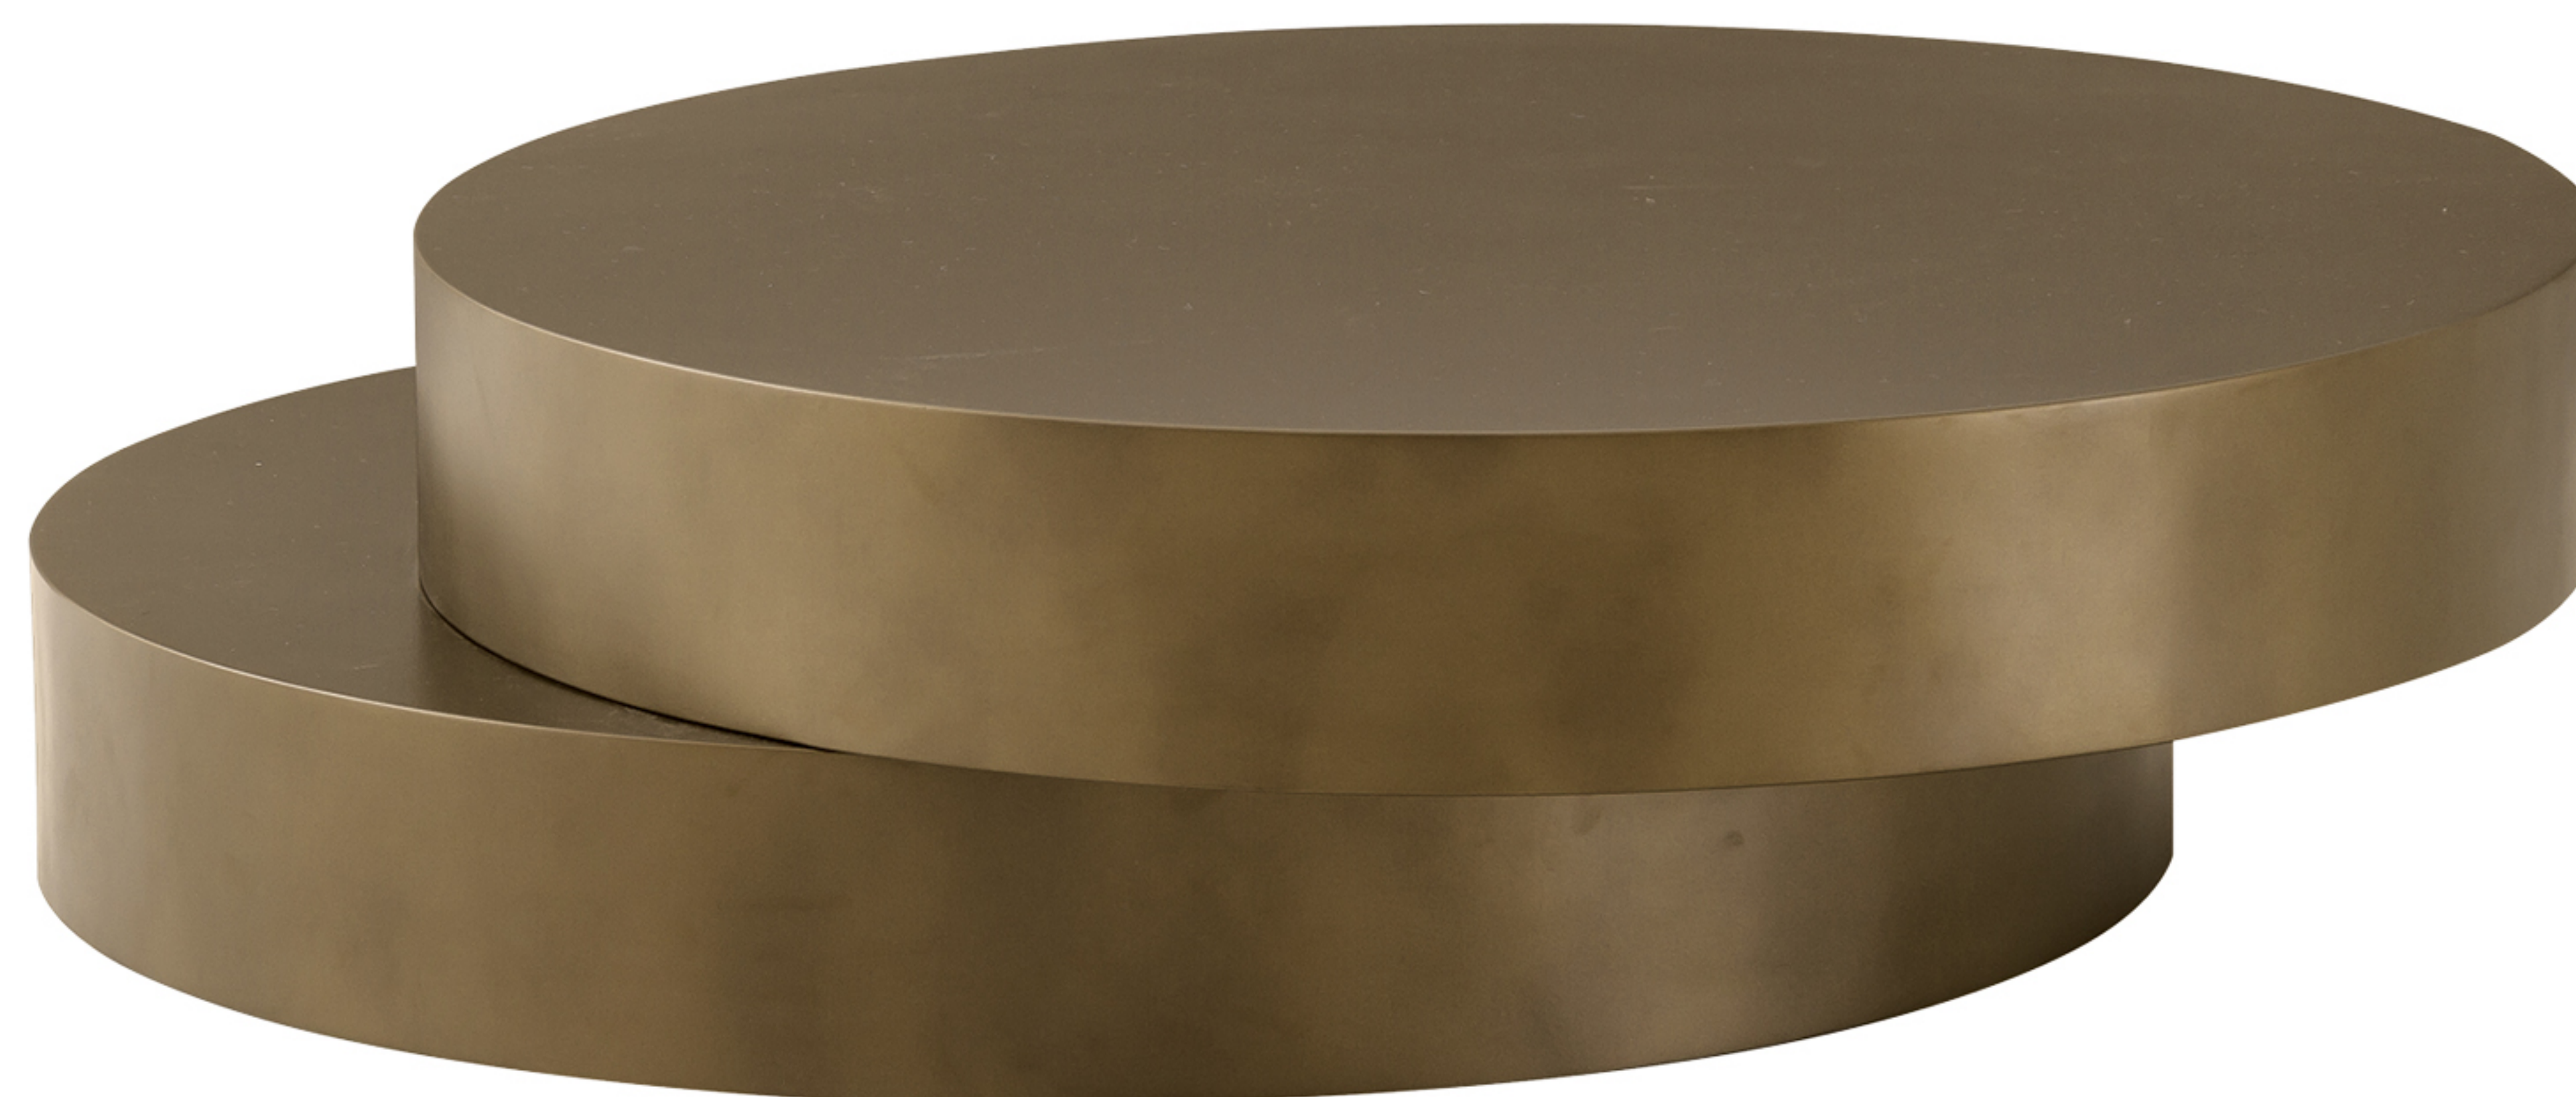

STOCK PROGRAM

CENTO | SO21811 cantilevered coffee table

PRODUCT INFORMATION

Dimensions: Total: 47"W 39"D 13"H.

Surface Diameter: 39"

Finish: Bronze.

Weight: XX lbs

CARTON INFORMATION

Ctn. Size: Top: XX"W XX"D XX"H.

Ctn. Cube: XX cu.ft

Ctn. Weight: XX lbs

Item/Ctn: 1

Assembly: Some Assembly Required.

PRODUCT WRITE UP

This cantilever bronze plated, cylindrical, two-tiered coffee table is an element of style and modern tradition combined with the highest quality and craftsmanship - creating a piece that is truly unique. Simplicity modern. Yet, it allows for a personal approach that leaves room for a variety of subtlety. Contract Quality.

METAL CONTENT:
High Quality Steel