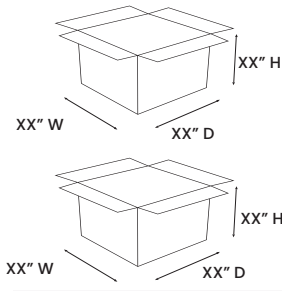

CASTEL

DINING TABLE

SKSD402

PRODUCT DIAGRAM

CARTON DIMENSIONS

SPECS & DIMENSIONS

WIDTH	59" W
DEPTH	35" D
HEIGHT	30" H
WEIGHT	XX LBS
CUBIC FEET	XX.X CU.FT
#ITEM/CTN	1PC/2CTN

MATERIAL INFORMATION

DESCRIPTION	RECTANGULAR GLASS TOP DINING TABLE
FINISH INFO 1	CALACATTA
FINISH INFO 2	WHITE
FINISH INFO 3	GRAY POWDER COATED STEEL

7933 Huntington Road, Woodbridge, ON L4H 0S9 | T: (905) 850-1530
 E: sales@korsonfurniture.com | www.korsonfurniture.com