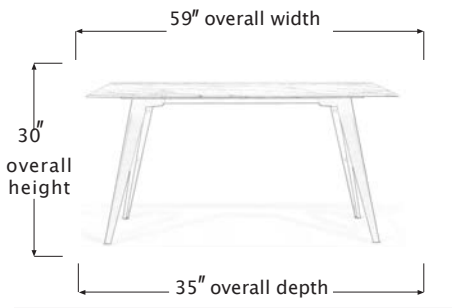

CASTEL

DINING TABLE

SKSD402

PRODUCT DIAGRAM

CARTON DIMENSIONS

SPECS & DIMENSIONS

WIDTH	59" W
DEPTH	35" D
HEIGHT	30" H
WEIGHT	XX LBS
CUBIC FEET	XX.X CU.FT
#ITEM/CTN	1PC/2CTN

MATERIAL INFORMATION

DESCRIPTION	RECTANGULAR GLASS TOP DINING TABLE
FINISH INFO 1	CALACATTA
FINISH INFO 2	WHITE
FINISH INFO 3	GRAY POWDER COATED STEEL

7933 Huntington Road, Woodbridge, ON L4H 0S9 | T: (905) 850-1530
 E: sales@korsonfurniture.com | www.korsonfurniture.com