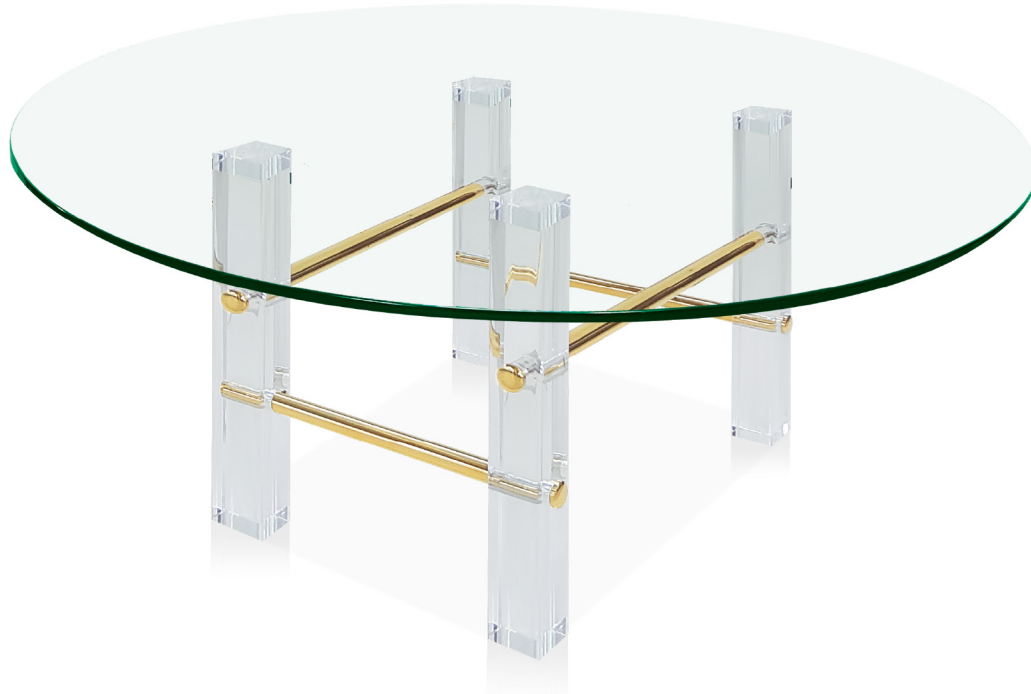

STOCK PROGRAM

CHRISTIE | SHT401

round cosmopolitan coffee table

PRODUCT INFORMATION

Dimensions:	Total: 39" Dia. 17" H
Finish:	Clear Tempered Glass, Clear Acrylic, Gold Plated Stainless Steel Accents.