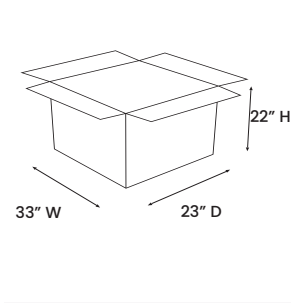

ABBY

DINING CHAIR

SEF313174

PRODUCT DIAGRAM

CARTON DIMENSIONS

SPECS & DIMENSIONS

WIDTH	19" W
DEPTH	22" D
HEIGHT	34" H
WEIGHT	19 LBS
CUBIC FEET	9.70 CU.FT
#ITEM/CTN	2PC/1CTN

MATERIAL INFORMATION

DESCRIPTION	SIDE CHAIR
FINISH INFO 1	SYNTHETIC LEATHER
FINISH INFO 2	BLACK
FINISH INFO 3	CHROME

COVER CONTENT: 100% POLYESTER
COVER ABRASION: 35,000 DOUBLE RUBS

7933 Huntington Road, Woodbridge, ON L4H 0S9 | T: (905) 850-1530
 E: sales@korsonfurniture.com | www.korsonfurniture.com