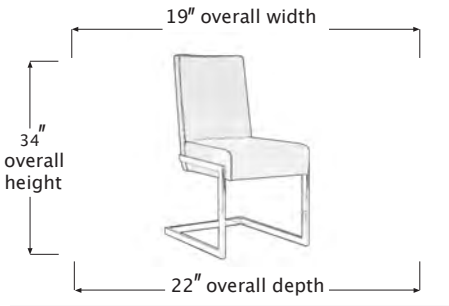

ABBY

DINING CHAIR

SEF313174

PRODUCT DIAGRAM

CARTON DIMENSIONS

SPECS & DIMENSIONS

WIDTH	19" W
DEPTH	22" D
HEIGHT	34" H
WEIGHT	19 LBS
CUBIC FEET	9.70 CU.FT
#ITEM/CTN	2PC/1CTN

MATERIAL INFORMATION

DESCRIPTION	SIDE CHAIR
FINISH INFO 1	SYNTHETIC LEATHER
FINISH INFO 2	BLACK
FINISH INFO 3	CHROME

COVER CONTENT: 100% POLYESTER
COVER ABRASION: 35,000 DOUBLE RUBS

7933 Huntington Road, Woodbridge, ON L4H 0S9 | T: (905) 850-1530
 E: sales@korsonfurniture.com | www.korsonfurniture.com