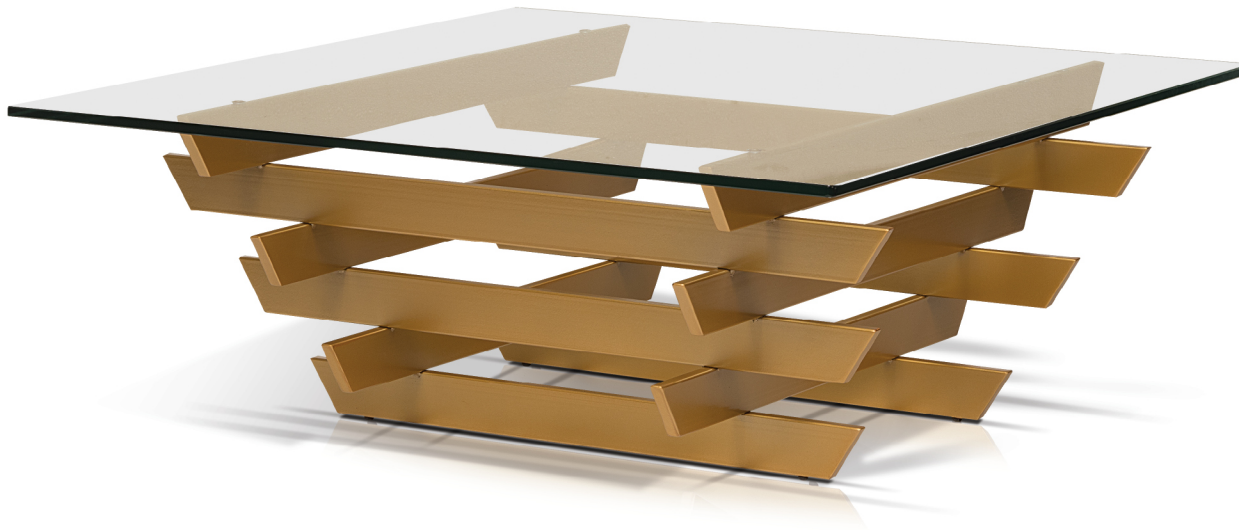

## TOOLA | SCB3004 square glass top coffee table

### PRODUCT INFORMATION

Dimensions: Total: 39"W 39"D 15"H.

Finish: Gold Powder Coated Steel,  
12 mm Clear Tempered Glass

Weight: XX lbs

### PRODUCT WRITE UP

Lean and elegant, this pyramidal coffee table takes touches of inspiration from classic East Asian designs. With a sleek powder coated gold frame and a airy glass top, Offering both utility and visual appeal, this sophisticated piece makes a stunning addition to any contemporary space. Contract Quality.

### METAL CONTENT:

High Quality Steel