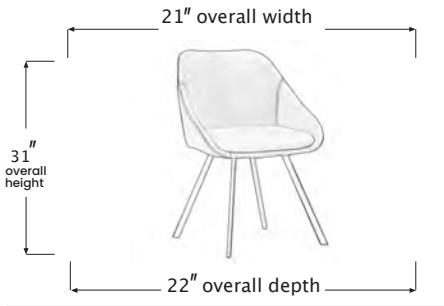

ANGIE

DINING CHAIR

SY17829

PRODUCT DIAGRAM

CARTON DIMENSIONS

SPECS & DIMENSIONS

WIDTH	21" W
DEPTH	22" D
HEIGHT	31" H
WEIGHT	XX LBS
CUBIC FEET	XX.X CU.FT
#ITEM/CTN	2PC/1CTN

MATERIAL INFORMATION

DESCRIPTION	SIDE CHAIR
FINISH INFO 1	SYNTHETIC LEATHER
FINISH INFO 2	CORAL GRAY
FINISH INFO 3	BLACK POWDER COATED STEEL

COVER CONTENT: 100% POLYESTER
COVER ABRASION: 35,000 DOUBLE RUBS

7933 Huntington Road, Woodbridge, ON L4H 0S9 | T: (905) 850-1530
 E: sales@korsonfurniture.com | www.korsonfurniture.com