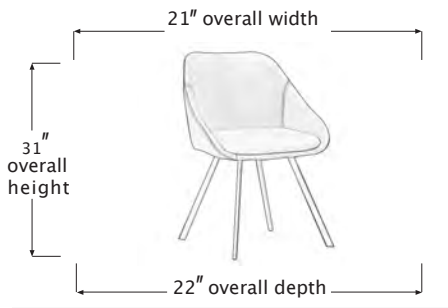

ANGIE

DINING CHAIR

SY17810

PRODUCT DIAGRAM

CARTON DIMENSIONS

SPECS & DIMENSIONS

WIDTH	21" W
DEPTH	22" D
HEIGHT	31" H
WEIGHT	XX LBS
CUBIC FEET	XX.X CU.FT
#ITEM/CTN	2PC/1CTN

MATERIAL INFORMATION

DESCRIPTION	SIDE CHAIR
FINISH INFO 1	HARRIS
FINISH INFO 2	PEBBLE
FINISH INFO 3	GRAY POWDER COATED STEEL

COVER CONTENT: 100% POLYESTER
COVER ABRASION: 35,000 DOUBLE RUBS

7933 Huntington Road, Woodbridge, ON L4H 0S9 | T: (905) 850-1530
E: sales@korsonfurniture.com | www.korsonfurniture.com