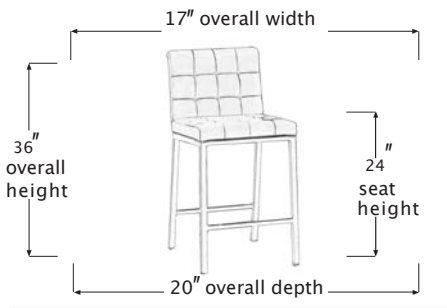

OLIN

COUNTER STOOL

SY171216C

PRODUCT DIAGRAM

CARTON DIMENSIONS

SECS & DIMENSIONS

WIDTH	17" W
DEPTH	20" D
HEIGHT	36" H
WEIGHT	16 LBS
CUBIC FEET	7.67 CU.FT
#ITEM/CTN	2PC/1CTN

MATERIAL INFORMATION

DESCRIPTION	COUNTER STOOL
FINISH INFO 1	SYNTHETIC LEATHER
FINISH INFO 2	VINTAGE STEEL
FINISH INFO 3	GRAY POWDER COATED STEEL

COVER CONTENT: 100% POLYESTER
COVER ABRASION: 35,000 DOUBLE RUBS

7933 Huntington Road, Woodbridge, ON L4H 0S9 | T: (905) 850-1530
E: sales@korsonfurniture.com | www.korsonfurniture.com