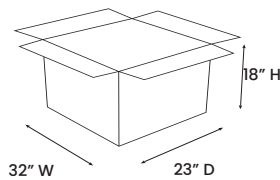

OLIN

COUNTER STOOL

SY171216C

PRODUCT DIAGRAM

CARTON DIMENSIONS

SECS & DIMENSIONS

WIDTH	17" W
DEPTH	20" D
HEIGHT	36" H
WEIGHT	16 LBS
CUBIC FEET	7.67 CU.FT
#ITEM/CTN	2PC/1CTN

MATERIAL INFORMATION