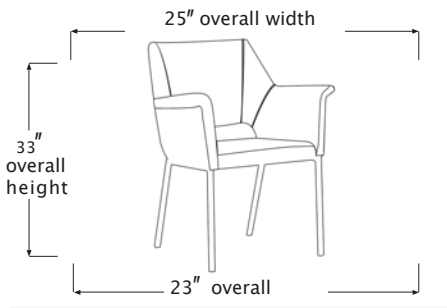

ARIANE

DINING CHAIR

SY170214

PRODUCT DIAGRAM

CARTON DIMENSIONS

SPECS & DIMENSIONS

WIDTH	25" W
DEPTH	23" D
HEIGHT	33" H
WEIGHT	16 LBS
CUBIC FEET	20.01 CU.FT
#ITEM/CTN	2PC/1CTN

MATERIAL INFORMATION

DESCRIPTION	DINING CHAIR
FINISH INFO 1	GRAY
FINISH INFO 2	BLACK POWDER COATED STEEL
FINISH INFO 3	

COVER CONTENT: 100% POLYESTER
COVER ABRASION: 35,000 DOUBLE RUBS

7933 Huntington Road, Woodbridge, ON L4H 0S9 | T: (905) 850-1530
E: sales@korsonfurniture.com | www.korsonfurniture.com