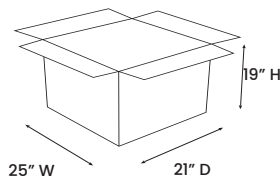

PACO

COUNTER STOOL

SYI152626C

PRODUCT DIAGRAM

CARTON DIMENSIONS

SPECS & DIMENSIONS

WIDTH	18" W
DEPTH	19" D
HEIGHT	33" H
WEIGHT	XX LBS
CUBIC FEET	XX.X CU.FT
#ITEM/CTN	1PC/1CTN

MATERIAL INFORMATION