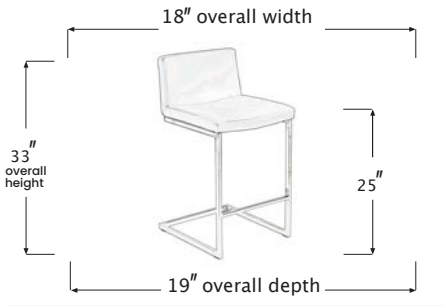

PACO

COUNTER STOOL

SYI152626C

PRODUCT DIAGRAM

CARTON DIMENSIONS

SPECS & DIMENSIONS

WIDTH	18" W
DEPTH	19" D
HEIGHT	33" H
WEIGHT	XX LBS
CUBIC FEET	XX.X CU.FT
#ITEM/CTN	1PC/1CTN

MATERIAL INFORMATION