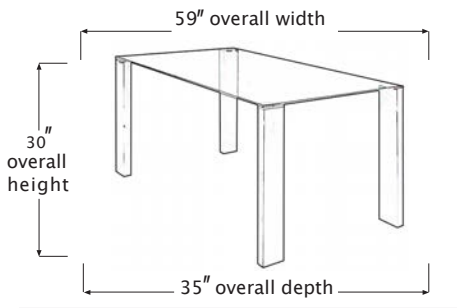

BARON

DINING TABLE

SYT1523

PRODUCT DIAGRAM

CARTON DIMENSIONS

SPCS & DIMENSIONS

WIDTH	59" W
DEPTH	35" D
HEIGHT	30" H
WEIGHT	112 LBS
CUBIC FEET	4.5 CU.FT
#ITEM/CTN	1PC/2CTN

MATERIAL INFORMATION

DESCRIPTION	RECTANGULAR GLASS TOP DINING TABLE
FINISH INFO 1	12MM CLEAR BEVELED TEMPERED GLASS
FINISH INFO 2	POLISHED STAINLESS STEEL
FINISH INFO 3	CHROME ACCENTS

7933 Huntington Road, Woodbridge, ON L4H 0S9 | T: (905) 850-1530
E: sales@korsonfurniture.com | www.korsonfurniture.com