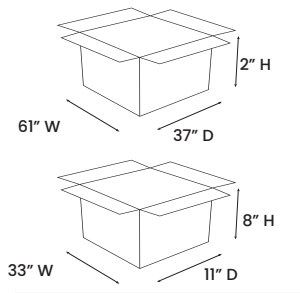

BARON

DINING TABLE

SYT1523

PRODUCT DIAGRAM

CARTON DIMENSIONS

SPCS & DIMENSIONS

WIDTH	59" W
DEPTH	35" D
HEIGHT	30" H
WEIGHT	112 LBS
CUBIC FEET	4.5 CU.FT
#ITEM/CTN	1PC/2CTN

MATERIAL INFORMATION

DESCRIPTION	RECTANGULAR GLASS TOP DINING TABLE
FINISH INFO 1	12MM CLEAR BEVELED TEMPERED GLASS
FINISH INFO 2	POLISHED STAINLESS STEEL
FINISH INFO 3	CHROME ACCENTS

7933 Huntington Road, Woodbridge, ON L4H 0S9 | T: (905) 850-1530
E: sales@korsonfurniture.com | www.korsonfurniture.com