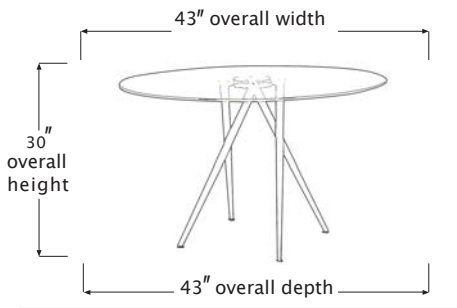

CARMEN

DINING TABLE

SYT1503

PRODUCT DIAGRAM

CARTON DIMENSIONS

SPECS & DIMENSIONS

WIDTH	43" W
DEPTH	43" D
HEIGHT	30" H
WEIGHT	89 LBS
CUBIC FEET	1.94 CU.FT
#ITEM/CTN	1PC/2CTN

MATERIAL INFORMATION

DESCRIPTION	ROUND GRAY GLASS TOP DINING
FINISH INFO 1	12MM BEVELED GRAY TEMPERED
FINISH INFO 2	MATTE BLACK POWDER COATED
FINISH INFO 3	

7933 Huntington Road, Woodbridge, ON L4H 0S9 | T: (905) 850-1530
 E: sales@korsonfurniture.com | www.korsonfurniture.com