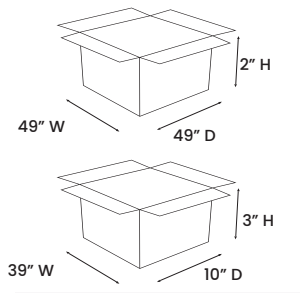

CARMEN

DINING TABLE

SYT1503

PRODUCT DIAGRAM

CARTON DIMENSIONS

SPECS & DIMENSIONS

WIDTH	43" W
DEPTH	43" D
HEIGHT	30" H
WEIGHT	89 LBS
CUBIC FEET	1.94 CU.FT
#ITEM/CTN	1PC/2CTN

MATERIAL INFORMATION

DESCRIPTION	ROUND GRAY GLASS TOP DINING
FINISH INFO 1	12MM BEVELED GRAY TEMPERED
FINISH INFO 2	MATTE BLACK POWDER COATED
FINISH INFO 3	

7933 Huntington Road, Woodbridge, ON L4H 0S9 | T: (905) 850-1530
 E: sales@korsonfurniture.com | www.korsonfurniture.com