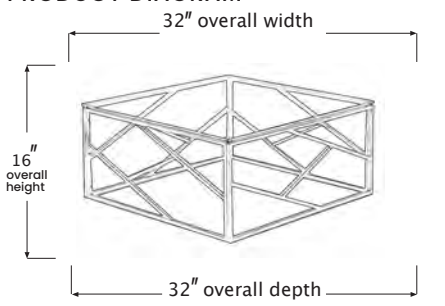

LELLA

COFFEE TABLE

SYT1064

PRODUCT DIAGRAM

CARTON DIMENSIONS

SPECS & DIMENSIONS

WIDTH	32" W
DEPTH	32" D
HEIGHT	16" H
WEIGHT	XX LBS
CUBIC FEET	XX.X CU.FT
#ITEM/CTN	1PC/1CTN

MATERIAL INFORMATION

DESCRIPTION	COFFEE TABLE
FINISH INFO 1	12MM CLEAR TEMPERED GLASS
FINISH INFO 2	STAINLESS STEEL
FINISH INFO 3	