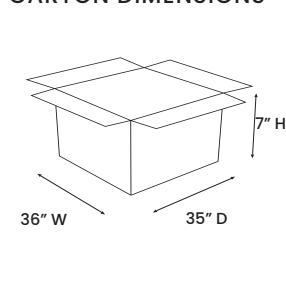

LELLA

COFFEE TABLE

SYT1064

PRODUCT DIAGRAM

CARTON DIMENSIONS

SPECS & DIMENSIONS

WIDTH	32" W
DEPTH	32" D
HEIGHT	16" H
WEIGHT	XX LBS
CUBIC FEET	XX.X CU.FT
#ITEM/CTN	1PC/1CTN

MATERIAL INFORMATION

DESCRIPTION	COFFEE TABLE
FINISH INFO 1	12MM CLEAR TEMPERED GLASS
FINISH INFO 2	STAINLESS STEEL
FINISH INFO 3	