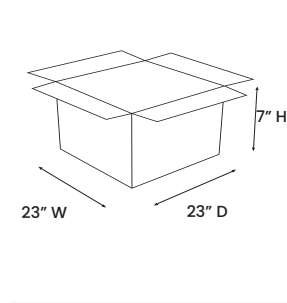

LELLA

END TABLE

SYT1061

PRODUCT DIAGRAM

CARTON DIMENSIONS

SPECS & DIMENSIONS

WIDTH	20" W
DEPTH	20" D
HEIGHT	20" H
WEIGHT	XX LBS
CUBIC FEET	XX.X CU.FT
#ITEM/CTN	1PC/1CTN

MATERIAL INFORMATION