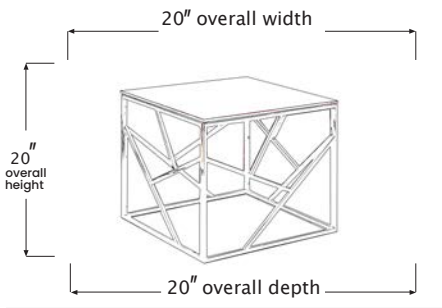

LELLA

END TABLE

SYT1061

PRODUCT DIAGRAM

CARTON DIMENSIONS

SPECS & DIMENSIONS

WIDTH	20" W
DEPTH	20" D
HEIGHT	20" H
WEIGHT	XX LBS
CUBIC FEET	XX.X CU.FT
#ITEM/CTN	1PC/1CTN

MATERIAL INFORMATION