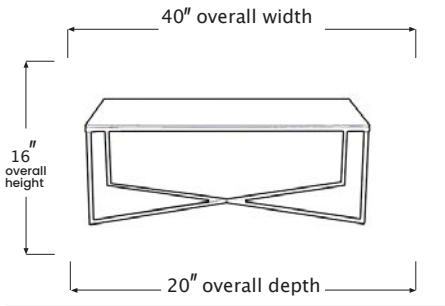

NELLIE

RECTANGLE COFFEE TABLE

SYT0101S

PRODUCT DIAGRAM

CARTON DIMENSIONS

SPECS & DIMENSIONS

WIDTH	40" W
DEPTH	20" D
HEIGHT	16" H
WEIGHT	47 LBS
CUBIC FEET	4.6 CU.FT
#ITEM/CTN	1PC/1CTN

MATERIAL INFORMATION