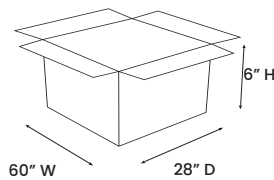

NELLIE

RECTANGLE COFFEE TABLE

SYT0101S

PRODUCT DIAGRAM

CARTON DIMENSIONS

SPECS & DIMENSIONS

WIDTH	40" W
DEPTH	20" D
HEIGHT	16" H
WEIGHT	47 LBS
CUBIC FEET	4.6 CU.FT
#ITEM/CTN	1PC/1CTN

MATERIAL INFORMATION