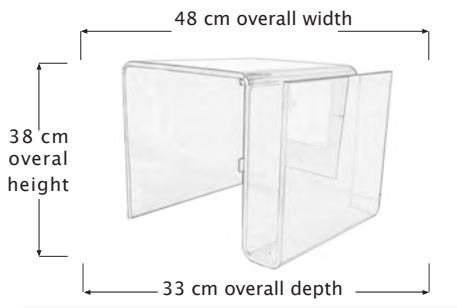

WAVE

CONDO 2-WAY SIDE TABLE

SSF2181

PRODUCT DIAGRAM

CARTON DIMENSIONS

SPECS & DIMENSIONS

WIDTH	48 CM
DEPTH	33 CM
HEIGHT	38 CM
WEIGHT	XX LBS
CUBIC FEET	XX.X CU.FT
#ITEM/CTN	1PC/1CTN

MATERIAL INFORMATION

DESCRIPTION	SIDE TABLE
FINISH INFO 1	12 MM SMOKE GRAY GLASS
FINISH INFO 2	
FINISH INFO 3	

7933 Huntington Road, Woodbridge, ON L4H 0S9 | T: (905) 850-1530
 E: sales@korsonfurniture.com | www.korsonfurniture.com