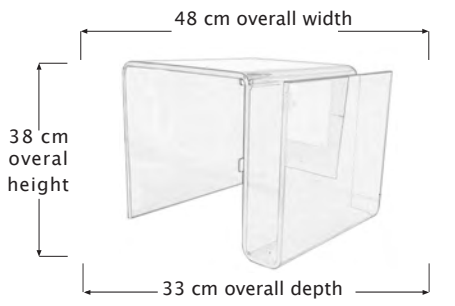

WAVE

CONDO 2-WAY SIDE TABLE

SSF218

PRODUCT DIAGRAM

CARTON DIMENSIONS

SPECS & DIMENSIONS

WIDTH	48 CM
DEPTH	33 CM
HEIGHT	38 CM
WEIGHT	XX LBS
CUBIC FEET	XX.X CU.FT
#ITEM/CTN	1PC/1CTN

MATERIAL INFORMATION

DESCRIPTION	SIDE TABLE
FINISH INFO 1	12 MM CLEAR GLASS
FINISH INFO 2	
FINISH INFO 3	

7933 Huntington Road, Woodbridge, ON L4H 0S9 | T: (905) 850-1530
 E: sales@korsonfurniture.com | www.korsonfurniture.com