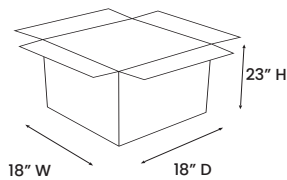

LOFT

SIDE TABLE

SO31241

PRODUCT DIAGRAM

CARTON DIMENSIONS

SPECS & DIMENSIONS

WIDTH	16" W
DEPTH	16" D
HEIGHT	21" H
WEIGHT	33 LBS
CUBIC FEET	8.83 CU.FT
#ITEM/CTN	1PC/1CTN

MATERIAL INFORMATION