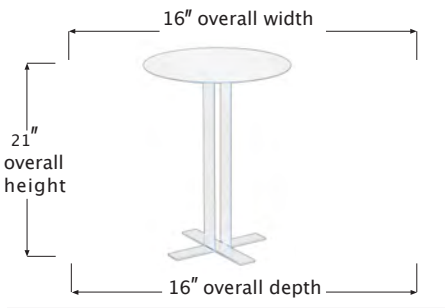

LOFT

SIDE TABLE

SO31241

PRODUCT DIAGRAM

CARTON DIMENSIONS

SPECS & DIMENSIONS

WIDTH	16" W
DEPTH	16" D
HEIGHT	21" H
WEIGHT	33 LBS
CUBIC FEET	8.83 CU.FT
#ITEM/CTN	1PC/1CTN

MATERIAL INFORMATION