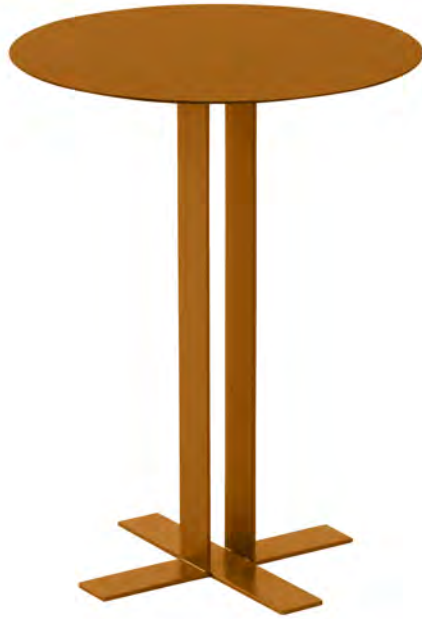

LOFT

SIDE TABLE

SO31241

PRODUCT DIAGRAM

CARTON DIMENSIONS

SPECS & DIMENSIONS

WIDTH	16" W
DEPTH	16" D
HEIGHT	21" H
WEIGHT	33 LBS
CUBIC FEET	8.83 CU.FT
#ITEM/CTN	1PC/1CTN

MATERIAL INFORMATION

DESCRIPTION	SIDE TABLE
FINISH INFO 1	POWDER COATED STEEL
FINISH INFO 2	COLORADO RUST
FINISH INFO 3	

7933 Huntington Road, Woodbridge, ON L4H 0S9 | T: (905) 850-1530
E: sales@korsonfurniture.com | www.korsonfurniture.com