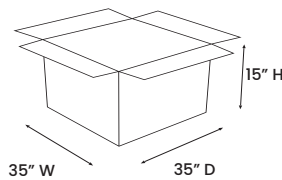

LOFT

COFFEE TABLE

SO21242

PRODUCT DIAGRAM

CARTON DIMENSIONS

SPECS & DIMENSIONS

WIDTH	32" W
DEPTH	32" D
HEIGHT	12" H
WEIGHT	51 LBS
CUBIC FEET	12.36 CU.FT
#ITEM/CTN	1PC/1CTN

MATERIAL INFORMATION