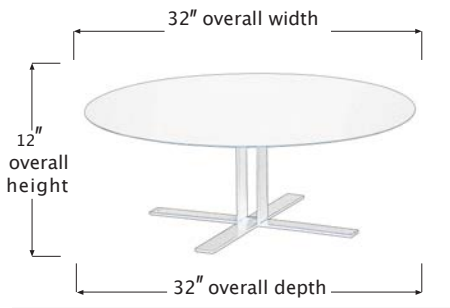

LOFT

COFFEE TABLE

SO21242

PRODUCT DIAGRAM

CARTON DIMENSIONS

SPECS & DIMENSIONS

WIDTH	32" W
DEPTH	32" D
HEIGHT	12" H
WEIGHT	51 LBS
CUBIC FEET	12.36 CU.FT
#ITEM/CTN	1PC/1CTN

MATERIAL INFORMATION