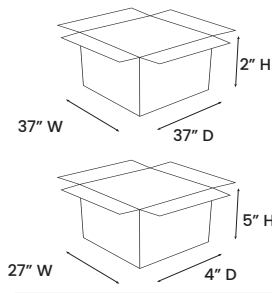

KATIE

COFFEE TABLE

SKSD805

PRODUCT DIAGRAM

CARTON DIMENSIONS

SPECS & DIMENSIONS

WIDTH	35" W
DEPTH	35" D
HEIGHT	18" H
WEIGHT	44 LBS
CUBIC FEET	1.89 CU.FT
#ITEM/CTN	1PC/2CTN

MATERIAL INFORMATION