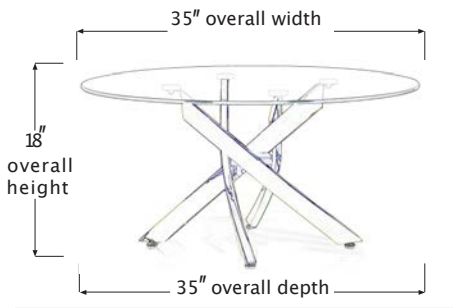

KATIE

COFFEE TABLE

SKSD805

PRODUCT DIAGRAM

CARTON DIMENSIONS

SPECS & DIMENSIONS

WIDTH	35" W
DEPTH	35" D
HEIGHT	18" H
WEIGHT	44 LBS
CUBIC FEET	1.89 CU.FT
#ITEM/CTN	1PC/2CTN

MATERIAL INFORMATION