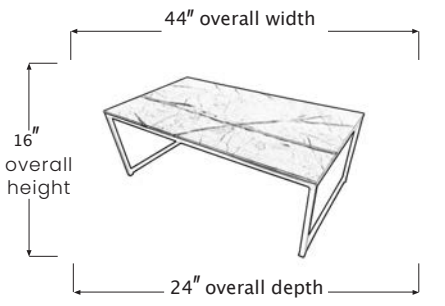

BRUNO

COFFEE TABLE

SKSD67392

PRODUCT DIAGRAM

CARTON DIMENSIONS

SPECS & DIMENSIONS

WIDTH	44" W
DEPTH	24" D
HEIGHT	16" H
WEIGHT	XX LBS
CUBIC FEET	XX.X CU.FT
#ITEM/CTN	1PC/1CTN

MATERIAL INFORMATION