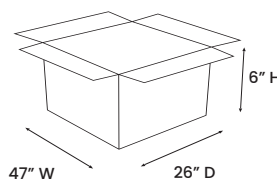

BRUNO

COFFEE TABLE

SKSD67392

PRODUCT DIAGRAM

CARTON DIMENSIONS

SPECS & DIMENSIONS

WIDTH	44" W
DEPTH	24" D
HEIGHT	16" H
WEIGHT	XX LBS
CUBIC FEET	XX.X CU.FT
#ITEM/CTN	1PC/1CTN

MATERIAL INFORMATION