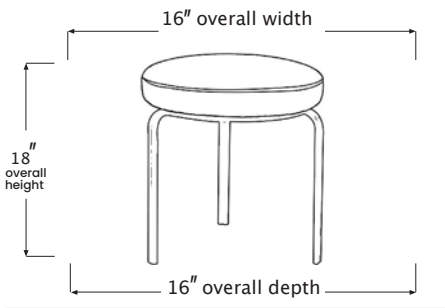

HARMONY

STACKABLE STOOL

SKSD42174

PRODUCT DIAGRAM

CARTON DIMENSIONS

SPECS & DIMENSIONS

WIDTH	16" W
DEPTH	16" D
HEIGHT	18" H
WEIGHT	XX LBS
CUBIC FEET	XX.X CU.FT
#ITEM/CTN	2PC/1CTN

MATERIAL INFORMATION

DESCRIPTION	STACKABLE STOOL
FINISH INFO 1	WOVEN GRAY
FINISH INFO 2	POWDER COATED BLACK
FINISH INFO 3	

7933 Huntington Road, Woodbridge, ON L4H 0S9 | T: (905) 850-1530
 E: sales@korsonfurniture.com | www.korsonfurniture.com