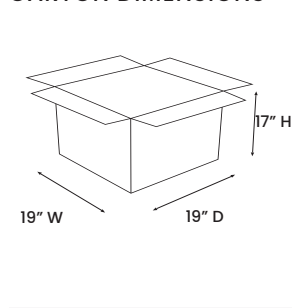

HARMONY

STACKABLE STOOL

SKSD42174

PRODUCT DIAGRAM

CARTON DIMENSIONS

SPECS & DIMENSIONS

WIDTH	16" W
DEPTH	16" D
HEIGHT	18" H
WEIGHT	XX LBS
CUBIC FEET	XX.X CU.FT
#ITEM/CTN	2PC/1CTN

MATERIAL INFORMATION