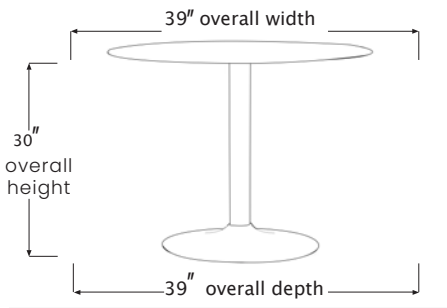

BRIDGET

DINING TABLE

SKSD12576

PRODUCT DIAGRAM

CARTON DIMENSIONS

SPECS & DIMENSIONS

WIDTH	39" W
DEPTH	39" D
HEIGHT	30" H
WEIGHT	89 LBS
CUBIC FEET	XX.X CU.FT
#ITEM/CTN	1PC/2CTN

MATERIAL INFORMATION