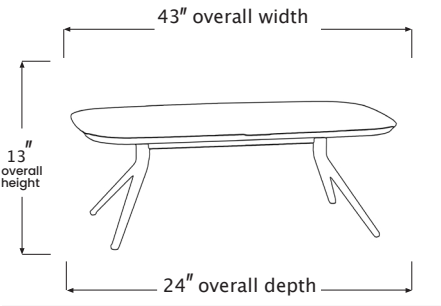

LAYDON

RECTANGULAR COFFEE TABLE

SGF658

PRODUCT DIAGRAM

CARTON DIMENSIONS

SPECS & DIMENSIONS

WIDTH	43" W
DEPTH	24" D
HEIGHT	13" H
WEIGHT	44 LBS
CUBIC FEET	5.4 CU.FT
#ITEM/CTN	1PC/1CTN

MATERIAL INFORMATION

DESCRIPTION	RECTANGULAR COFFEE TABLE
FINISH INFO 1	STONE PATTERN GLASS TOP
FINISH INFO 2	BLACK POWDER COATED LEG
FINISH INFO 3	

7933 Huntington Road, Woodbridge, ON L4H 0S9 | T: (905) 850-1530
E: sales@korsonfurniture.com | www.korsonfurniture.com