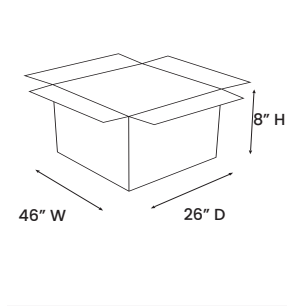

LAYDON

RECTANGULAR COFFEE TABLE

SGF658

PRODUCT DIAGRAM

CARTON DIMENSIONS

SPECS & DIMENSIONS

WIDTH	43" W
DEPTH	24" D
HEIGHT	13" H
WEIGHT	44 LBS
CUBIC FEET	5.4 CU.FT
#ITEM/CTN	1PC/1CTN

MATERIAL INFORMATION

DESCRIPTION	RECTANGULAR COFFEE TABLE
FINISH INFO 1	STONE PATTERN GLASS TOP
FINISH INFO 2	BLACK POWDER COATED LEG
FINISH INFO 3	

7933 Huntington Road, Woodbridge, ON L4H 0S9 | T: (905) 850-1530
E: sales@korsonfurniture.com | www.korsonfurniture.com