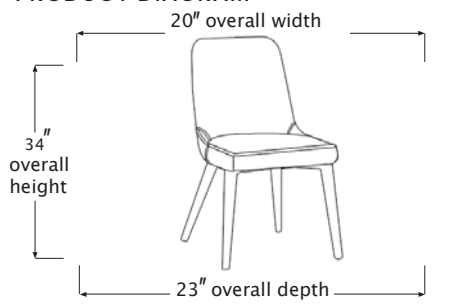

CORVIN

DINING CHAIR

SEF323335

PRODUCT DIAGRAM

CARTON DIMENSIONS

SPECS & DIMENSIONS

WIDTH	20" W
DEPTH	23" D
HEIGHT	34" H
WEIGHT	13 LBS
CUBIC FEET	XX.X CU.FT
#ITEM/CTN	2PC/1CTN

MATERIAL INFORMATION

DESCRIPTION	SIDE CHAIR
FINISH INFO 1	KEystone
FINISH INFO 2	CHARCOAL
FINISH INFO 3	WALNUT

COVER CONTENT: 100% POLYESTER
COVER ABRASION: 35,000 DOUBLE RUBS

7933 Huntington Road, Woodbridge, ON L4H 0S9 | T: (905) 850-1530
 E: sales@korsonfurniture.com | www.korsonfurniture.com