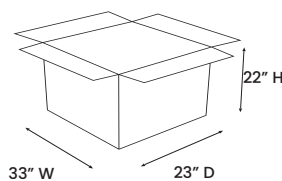

CORRY

DINING CHAIR

SEF317180

PRODUCT DIAGRAM

CARTON DIMENSIONS

SPECS & DIMENSIONS

WIDTH	19" W
DEPTH	22" D
HEIGHT	34" H
WEIGHT	19 LBS
CUBIC FEET	9.70 CU.FT
#ITEM/CTN	2PC/1CTN

MATERIAL INFORMATION

DESCRIPTION	SIDE CHAIR
FINISH INFO 1	SYNTHETIC LEATHER
FINISH INFO 2	DOVE GRAY
FINISH INFO 3	CHROME

COVER CONTENT: 100% POLYESTER
COVER ABRASION: 35,000 DOUBLE RUBS

7933 Huntington Road, Woodbridge, ON L4H 0S9 | T: (905) 850-1530
 E: sales@korsonfurniture.com | www.korsonfurniture.com