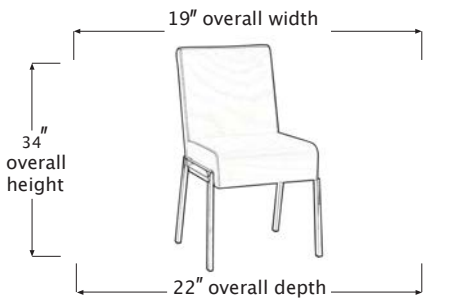

CORRY

DINING CHAIR

SEF317180

PRODUCT DIAGRAM

CARTON DIMENSIONS

SPECS & DIMENSIONS

WIDTH	19" W
DEPTH	22" D
HEIGHT	34" H
WEIGHT	19 LBS
CUBIC FEET	9.70 CU.FT
#ITEM/CTN	2PC/1CTN

MATERIAL INFORMATION

DESCRIPTION	SIDE CHAIR
FINISH INFO 1	SYNTHETIC LEATHER
FINISH INFO 2	DOVE GRAY
FINISH INFO 3	CHROME

COVER CONTENT: 100% POLYESTER
COVER ABRASION: 35,000 DOUBLE RUBS

7933 Huntington Road, Woodbridge, ON L4H 0S9 | T: (905) 850-1530
 E: sales@korsonfurniture.com | www.korsonfurniture.com