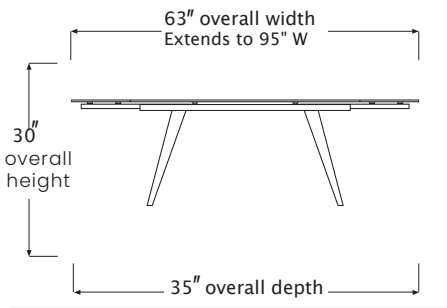

CORTONA

DINING TABLE

SEF2060

PRODUCT DIAGRAM

CARTON DIMENSIONS

SPECS & DIMENSIONS

WIDTH	63" W Extends to 95"W
DEPTH	35" D
HEIGHT	30" H
WEIGHT	257 LBS
CUBIC FEET	xx.x CU.FT
#ITEM/CTN	1PC/2CTN

MATERIAL INFORMATION

DESCRIPTION	RECTANGULAR DINING TABLE
FINISH INFO 1	12MM CLEAR TEMPERED BEVELED GLASS
FINISH INFO 2	WALNUT, BLACK POWDER COATED STEEL
FINISH INFO 3	SPLAYED LEGS, GLASS ROUNDED CORNERS

7933 Huntington Road, Woodbridge, ON L4H 0S9 | T: (905) 850-1530
 E: sales@korsonfurniture.com | www.korsonfurniture.com