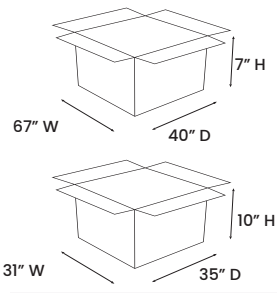

CORTONA

DINING TABLE

SEF2060

PRODUCT DIAGRAM

CARTON DIMENSIONS

SPECS & DIMENSIONS

WIDTH	63" W Extends to 95"W
DEPTH	35" D
HEIGHT	30" H
WEIGHT	257 LBS
CUBIC FEET	xx.x CU.FT
#ITEM/CTN	1PC/2CTN

MATERIAL INFORMATION

DESCRIPTION	RECTANGULAR DINING TABLE
FINISH INFO 1	12MM CLEAR TEMPERED BEVELED GLASS
FINISH INFO 2	WALNUT, BLACK POWDER COATED STEEL
FINISH INFO 3	SPLAYED LEGS, GLASS ROUNDED CORNERS

7933 Huntington Road, Woodbridge, ON L4H 0S9 | T: (905) 850-1530
 E: sales@korsonfurniture.com | www.korsonfurniture.com