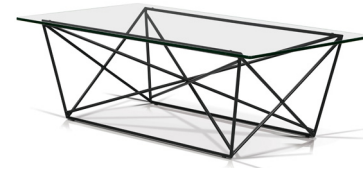

DIAMOND - SEF11530
COFFEE TABLE

Finish: Black Powder Coated Steel,
Clear Tempered Glass.