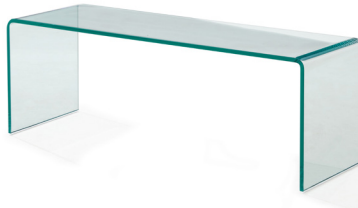

WAVE - SSF213
CONDO COFFEE TABLE

Colour: Clear Glass.
Finish: 12 mm Clear Glass.