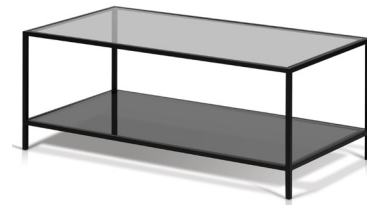

**MARINI - SEF0311
COFFEE TABLE**

Finish: Black Powder Coated Steel,
Clear Tempered Glass, Smoked
Tempered Glass.