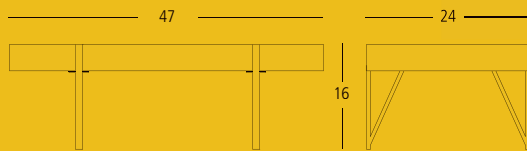

NAGOYA

SLAB TOP COFFEE TABLE

SCQ1704

Tempered Glass: 3C Certification Standard

Full Circumference Welds: Contract Quality

Finish: Walnut, Gray Powder Coated Steel.

SYT1704 Rectangular Coffee Table Overall: 47"W 24"D 18"H.

SHIBA

WALNUT TOP COFFEE TABLE

SYT1616

Tempered Glass: 3C Certification Standard

Full Circumference Welds: Contract Quality

Finish: Walnut, Gray Powder Coated Steel.