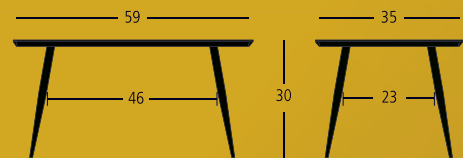

Overall Dimensions: 59"L 35"W. 30"H.

-  40 mm Thick Veneered MDF
-  Full Circumference Welds: Contract Quality
-  Electroplating: Meets U.S. EPA Product Standards

shown with PAIGE SIDE CHAIR - SKSD68316 | 19"W 23"D 33"H.

shown with ANGIE SIDE CHAIR - SYY17829 | 21"W 22"D 31"H.

shown with PAIGE SIDE CHAIR - SKSD68311 | 19"W 23"D 33"H.

EMBRACING *the* EDICT *of FORM follows FUNCTION*

shown with ANGIE SIDE CHAIR - **SY17829** | 21"W 22"D 31"H.

Overall Dimensions: 59"L 35"W. 30"H.

-  40 mm Thick Veneered MDF
-  Full Circumference Welds: Contract Quality
-  Electroplating: Meets U.S. EPA Product Standards

shown with PAIGE SIDE CHAIR - **SKSD68311** | 19"W 23"D 33"H.