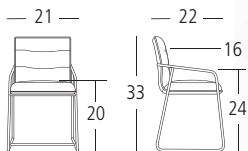

SANNY

ARM CHAIR SKSD80069

High Density Foam Seat

Contract Quality Welds

ARM CHAIR Overall: 21"W 22"D 33"H. Seat: 16"D 20"H. **Cover:** Synthetic Leather. Colour: Saddle. **Finish:** Black Powder Coated Steel.