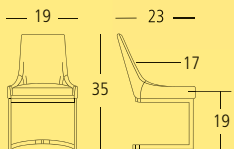

BEALLE

SIDE CHAIR SYY152418

High Density Foam Seat

Contract Quality Welds

SIDE CHAIR Overall: 19"W 23"D 35"H. Seat: 17"D 19"H. **Cover:** Keystone. **Colour:** Aqua. **Finish:** Chrome.