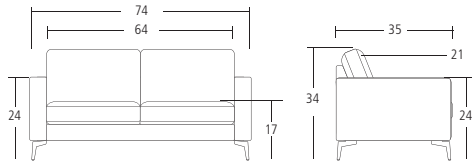

SKF621333 Overall: 74"W 35"D 34"H. Seat: 21"D 17"H. **Cover:** Chenille. **Colour:** Storm. **Finish:** Gray Powder Coated Steel.

BERGMAN

3-SEATER SOFA **SKF621334**

Double Corner Blocks: Glued & Screwed

High Density Foam Seats: Contract Quality