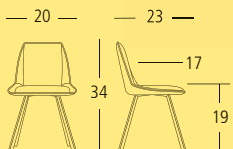

JAYSEN

SIDE CHAIR SY131619

High Density Foam Seat

Contract Quality Welds

SIDE CHAIR Overall: 20"W 23"D 34"H. Seat: 17"D 19"H. **Cover:** Synthetic Leather. Colour: Saddle. **Finish:** Black Powder Coated Steel.