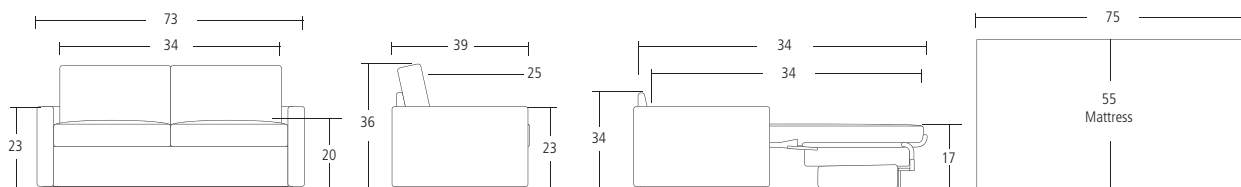

Modest in size, big in style. It's like love at first sight with this sofa with an easy-to-lift sleeper mechanism. Create a guest room in minutes right in your living room with a sofa fitted with a sleeper mattress. Transforms from sofa to bed without needing to remove the seat cushions. Completed with its own mattress, this sofa bed makes the transformation easy with a mechanism which has a synchronized opening when the backrest is tilted forward manually. Ensuring stability and durability, the bed has an electro-welded base and elastic straps on the seat.