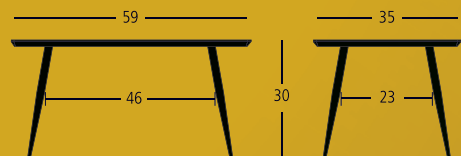

shown with COCOMO SIDE CHAIR - SKSD21916 | 17"W 26"D 38"H.

shown with HAZEL SIDE CHAIR - SKSD68015 | 17"W 21"D 38"H.

shown with SANNY ARM CHAIR - SKSD80069 | 21"W 22"D 33"H.

LOCKHART RECTANGULAR WOOD TOP DINING TABLES

MARKED *by* BOLD *by*

*controlled PROPORTIONS,
SIMPLICITY and RESTRAINT*

shown with SANNY ARM CHAIR - **SKSD80001** | 21"W 22"D 33"H.

SYT2408 LOCKHART RECTANGULAR WALNUT TOP DINING TABLE

Finish: Walnut, Black Powder Coated Steel.

Overall Dimensions: 59"L 35"W. 30"H.

-  40 mm Thick Veneered MDF
-  Full Circumference Welds: Contract Quality
-  Electroplating: Meets U.S. EPA Product Standards

shown with PAIGE SIDE CHAIR - SKSD68316 | 19"W 23"D 33"H.