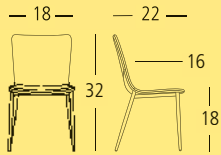

 Contract Quality Welds

SKSD68904

Cover: Keystone. Colour: Minerals.

SKSD68917

Cover: Keystone. Colour: Black.

SIDE CHAIR Overall: 18"W 23"D 33"H. Seat: 17"D 18"H. **Finish:** Gray Powder Coated Steel.

BASILE

SIDE CHAIR Overall: 18"W 22"D 32"H. Seat: 16"D 18"H. **Cover:** Keystone. Colour: Storm. **Finish:** Black Powder Coated Steel.

SYDNEY

SIDE CHAIR SYY153180

 High Density Foam Seat

 Contract Quality Welds

SIDE CHAIR Overall: 18"W 23"D 36"H. Seat: 17"D 20"H. **Cover:** Keystone. Colour: Wood. **Finish:** Chrome.