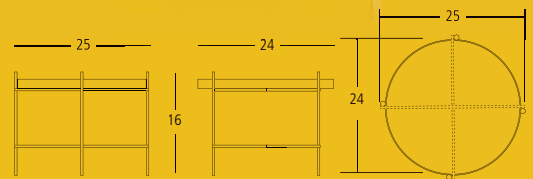

SCQ1500 High Coffee Table Overall: 25"W 25"D 16"H.

COLBERT

LARGE COFFEE TABLE - WHITE

SCQ1516

- Tempered Glass: 3C Certification Standard
- Full Circumference Welds: Contract Quality

Finish: Laminated Tempered Glass - White Marble Print, White Powder Coated Steel.