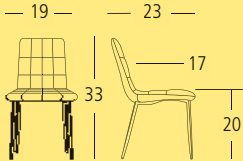

PAIGE

SIDE CHAIR **SKSD68348**

High Density Foam Seat

Contract Quality Welds

Modern furniture is all about bringing quality craftsmanship and design to everyone. All the great designers envisioned a world where people could live better and more efficiently with highly functional furniture and architecture. The PAIGE side chair is a symbol of this progressive and democratizing philosophy. Crafted from extruded steel, its legs are angled for support and good looks. Its tufted back and cascading seat are designed for ultra comfort where you need it most.

SIDE CHAIR Overall: 19"W 23"D 33"H. Seat: 17"D 20"H. **Cover:** Velour. Colour: Midnight. **Finish:** Gray Powder Coated Steel.