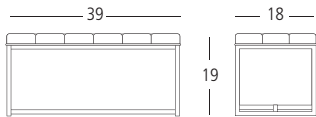

BENCH Overall: 48"W 18"D 19"H. Seat: 18"D 19"H. **Cover:** Synthetic Leather. Colour: Black. **Finish:** Black Powder Coated Steel.

WALLY

BENCH SYY121703

The classic, simple style of the WALLY bench brings a clean and modern look to any contemporary living area, reception space or entryway. It features tufted synthetic leather on a powder coated steel base frame.