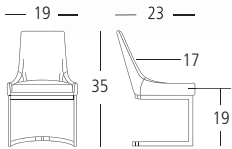

BEALLE

SIDE CHAIR SYY152449

High Density Foam Seat

Contract Quality Welds

Ideal as a modern statement to accompany a dining room table, it can also serve as a whimsical lounge chair in your living room or office. Truly versatile, its gentle slopes and waterfall sides are designed for pure comfort and ergonomic support. Steel frame with no visible connections between seat and frame. Fully upholstered seat and back with variable density foam.

SIDE CHAIR Overall: 19"W 23"D 35"H. Seat: 17"D 19"H. **Cover:** Velour. Colour: Navy. **Finish:** Chrome.