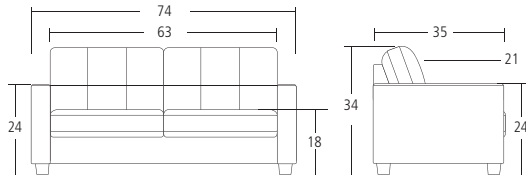

SKF191526 3-SEATER SOFA Overall: 74"W 35"D 34"H. Seat: 21"D 18"H. **Cover:** Pavilion. Colour: Stone. **Finish:** Espresso.