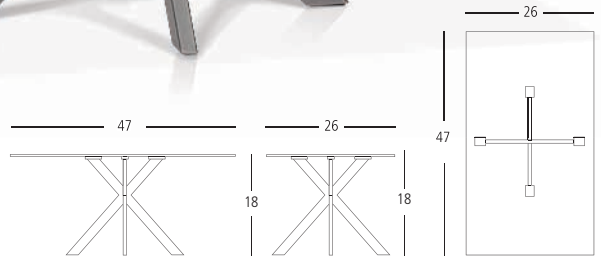

SYT1221 Rectangular Coffee Table Overall: 47"W 26"D 18"H.

ADNER

COFFEE & END TABLES

This suspension style coffee table is a welcome reality for any room. The sturdy steel frame is designed to last, while the sleek glass top adds an elegant contrast to the tough. Ultra sleek, ultra stylish with a commanding presence.

- Tempered Glass: 3C Certification Standard
- Full Circumference Welds: Contract Quality

Finish: Clear Tempered Glass, Gray Powder Coated Steel.