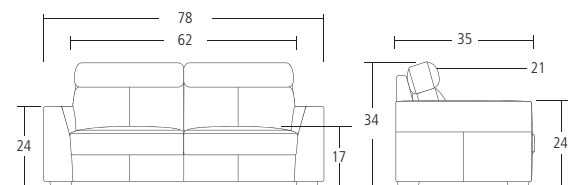

cushions; individual support; increased level of comfort; improved appearance.

Pocket Sprung Seat provides the ultimate support platform ensuring proven long lasting personal comfort and durability: high resilience; longer life; even firmness throughout the

SDR439651 Overall: 78"W 35"D 34"H. Seat: 21"D 17"H. **Cover:** 100% Italian Tanned Leather. Colour: 151-Light Gray. **Finish:** Espresso.