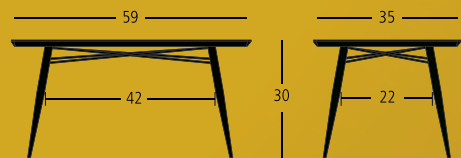

Overall Dimensions: 59"L 35"W. 30"H.

-  40 mm Thick Veneered MDF
-  Full Circumference Welds: Contract Quality
-  Electroplating: Meets U.S. EPA Product Standards

shown with PAIGE SIDE CHAIR - **SKSD68311** | 19"W 23"D 33"H.

shown with PAIGE SIDE CHAIR - SKSD68342 | 19"W 23"D 33"H.

-  40 mm Thick Lacquered MDF
-  Full Circumference Welds: Contract Quality
-  Electroplating: Meets U.S. EPA Product Standards

SYT35432

JAFFE GRAY LACQUERED WOOD TOP DINING TABLE

Finish: Gray Lacquer, Black Powder Coated Steel.

shown with FRANKIE SIDE CHAIR - **SY18356** | 20"W 22"D 32"H.

shown with SANNY ARM CHAIR - **SKSD80069** | 21"W 22"D 33"H.

PASSION *for* LUXE *materials* *and SUPERIOR CRAFTSMANSHIP*

Overall Dimensions: 59"L 35"W. 30"H.

-  40 mm Thick Veneered MDF
-  Full Circumference Welds: Contract Quality
-  Electroplating: Meets U.S. EPA Product Standards

shown with PAIGE SIDE CHAIR - **SKSD68316** | 19"W 23"D 33"H.