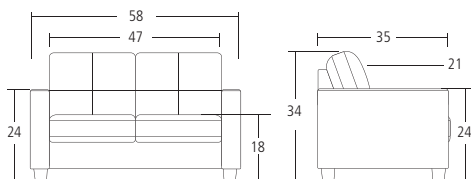

SKF192530 LOVESEAT Overall: 58"W 35"D 34"H. Seat: 21"D 18"H. **Cover:** Pavilion. Colour: Charcoal. **Finish:** Espresso.