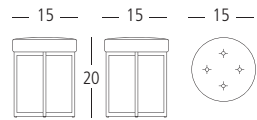

TOMMY

FOOTSTOOL **SY155103**

High Density Foam Seat

Contract Quality Welds

FOOTSTOOL Overall: 15"W 15"D 20"H. Seat: 15"D 20"H. **Cover:** Synthetic Leather. **Colour:** Black. **Finish:** Black Powder Coated Steel.

PALLY

FOOT STOOLS / SMALL OTTOMANS

Double Corner Blocks: Glued & Screwed

High Density Foam Seats: Contract Quality

With frames of hardwood and panel construction, and upholstery foams with a velour wrap, this collection of foot stools is simple, robust and beautifully crafted. You can layer in colours without a big commitment. Use as a small ottoman, a quick pull-up seating or as an impromptu side table.