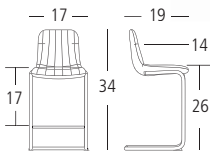

COUNTER STOOL Overall: 17"W 18"D 36"H. Seat: 13"D 24"H. **Feature:** Swivel Seat.

KOLA

COUNTER STOOL **SY176716C**

 High Density Foam Seat

 Contract Quality Welds

You've undoubtedly seen inexpensive bar stools in discount stores. You know the kind. Four long sticks with a circle seat. Hardly a fashion statement, let alone comfortable. This wonderful stool is both functional and fine looking. The legs use some playful geometry to do their stuff while the ribbed seat gently cascades to add ergonomic support. Add quality synthetic upholstery and you have a stool that redefines what a counter stool should be.