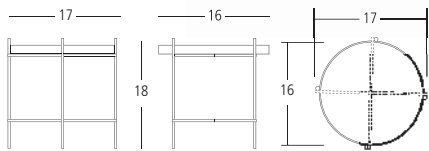

COLBERT

COFFEE & END TABLES - BLACK

Simple shapes and a minimalist metal frame make this piece ideal for a modern interior. Versatile enough for casual and classic rooms, too. Aesthetically pleasing, this table draws its beauty from its simple forms and geometric lines producing an uncomplicated, harmonious architecture. The laminated glass top (black marble print) is gracefully supported by a slender yet sturdy powder coated black base. Despite its simplicity, it allows for a personal approach that leaves room for a variety of subtlety.

- Tempered Glass: 3C Certification Standard
- Full Circumference Welds: Contract Quality

Finish: Laminated Tempered Glass - Black Marble Print, Black Powder Coated Steel.

SCQ1505 End Table Overall: 17"W 17"D 18"H.