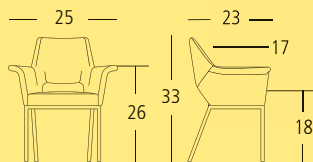

ARM CHAIR Overall: 21"W 22"D 33"H. Seat: 16"D 20"H. **Cover:** Synthetic Leather. Colour: Saddle. **Finish:** Black Powder Coated Steel.

ARIANE

ARM CHAIR **SY170205**

 High Density Foam Seat

 Contract Quality Welds

ARM CHAIR Overall: 25"W 23"D 33"H. Seat: 17"D 18"H. Arm: 26"H. **Cover:** Synthetic Leather. Colour: Scarlet. **Finish:** Black Powder Coated Steel.

ARIANE

ARM CHAIRS

 High Density Foam Seat

 Contract Quality Welds