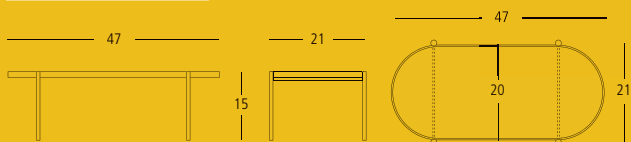

SCQ1800 Low Coffee Table Overall: 47"W 21"D 15"H.

With its chic glossy reed patterned glass top, this coffee table gives an exceptional look to any room. Its black powder coated steel tray-base provides sturdy support as well as a contemporary look. Pair this multi-functional coffee table with (SCQ1801) as seen below. Use as nesting coffee tables, picture displays, or simply accent pieces, in your living room, hallway or even bedroom!