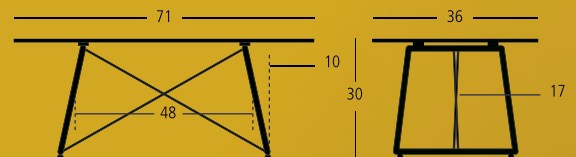

Overall Dimensions: 71"L 36"W. 30"H.

- ③ 12 mm Tempered Glass: 3C Certification Standard
- ⊗ Full Circumference Welds: Contract Quality
- ⊗ Electroplating: Meets U.S. EPA Product Standards