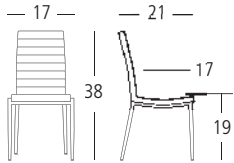

HAZEL

SIDE CHAIR **SKSD68015**

High Density Foam Seat

Contract Quality Welds

Simple yet elegant and unmistakably comfortable, this chair will enrich any modern dining room with its exquisite, contemporary style and luxurious design. Featuring a sturdy metal frame in chrome or high quality powder coat, padded seat and back – soft, luxurious synthetic leather upholstery for exceeding comfort and support.

SIDE CHAIR Overall: 17"W 21"D 38"H. Seat: 17"D 19"H. **Cover:** Synthetic Leather. **Colour:** Black. **Finish:** Chrome.