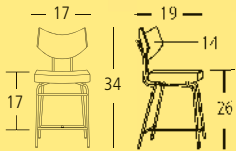

SPLENDOR

COUNTER STOOL **SKSD80215C**

High Density Foam Seat

Contract Quality Welds

This counter stool's "ultra-modern" look creates a minimalist, yet comfortable impression. Design-wise, it is a more formal take on the classic café stool; its straightforward, elemental lines are matched by the naturalness of the colours – walnut and black.

COUNTER STOOL Overall: 17"W 19"D 34"H. Seat: 14"D 26"H. **Cover:** Synthetic Leather. Colour: Vintage Steel. **Finish:** Gray Powder Coated Steel.