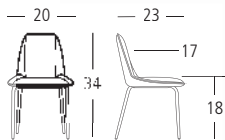

EMILE

SIDE CHAIR **SY131110**

High Density Foam Seat

Contract Quality Welds

The comfortable and expressive Emile Side Chair's enveloping, lap-like form is a classic representation of mid-century organic modernism. Legs in chromed steel tubing. Seat and back constructed of durable hardwood. The quality and richness of its component materials, both for the body and the base, make it particularly elegant and sophisticated.

SIDE CHAIR Overall: 20"W 23"D 34"H. Seat: 17"D 18"H. **Cover:** Harris. **Colour:** Pebble. **Finish:** Chrome.