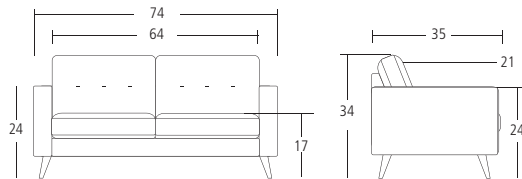

SKF611514 3-SEATER SOFA Overall: 74"W 35"D 34"H. Seat: 21"D 17"H. **Cover:** Flemish. Colour: Minerals. **Finish:** Espresso.