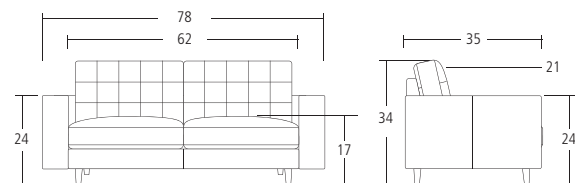

Pocket Sprung Seat provides the ultimate support platform ensuring proven long lasting personal comfort and durability: high resilience; longer life; even firmness throughout the cushions; individual support; increased level of comfort; improved appearance.

SDR40133 Overall: 78"W 35"D 34"H. Seat: 21"D 17"H. **Cover:** 100% Italian Tanned Leather. Colour: 133-Tan. **Finish:** Espresso.