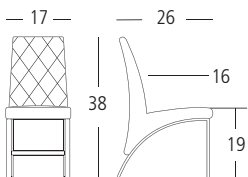

MONTE

TUFTED SIDE CHAIRS

 High Density Foam Seat

 Contract Quality Welds

SKSD20938
Cover: Velour. Colour: Dove Gray.

SKSD20919
Cover: Velour. Colour: Pine.

SIDE CHAIR Overall: 17"W 26"D 38"H. Seat: 16"D 19"H. **Finish:** Gray Powder Coated Steel.