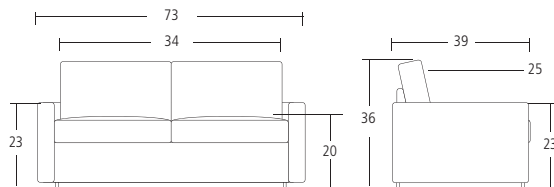

SDR501125 Overall: 78"W 35"D 34"H. Seat: 21"D 17"H. **Cover:** 100% Italian Tanned Leather. Colour: 125-Dark Gray. **Finish:** Chrome.

HECTOR

3-SEATER SOFA **SDR438028**

100% ITALIAN TANNED LEATHER

Double Corner Blocks: Glued & Screwed

High Density Foam Seats: Contract Quality