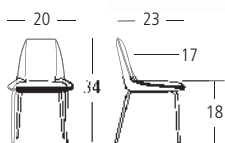

SIDE CHAIR Overall: 20"W 23"D 34"H. Seat: 17"D 18"H. **Cover:** Harris. **Colour:** Pebble. **Finish:** Chrome.

EMILE

SIDE CHAIR **SY131116**

 High Density Foam Seat

 Contract Quality Welds

SIDE CHAIR Overall: 20"W 23"D 34"H. Seat: 17"D 18"H. **Cover:** Synthetic Leather. **Colour:** Slate. **Finish:** Chrome.