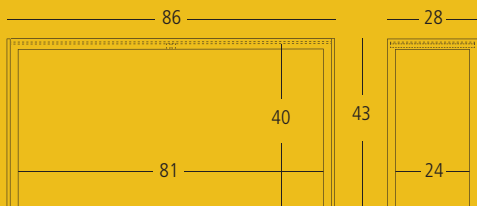

- Ⓢ Tempered Glass: 3C Certification Standard (CCC)
- ⊗ Full Circumference Welds: Contract Quality
- ♻️ Electroplating: Meets U.S. EPA Product Standards
- ♻️ Metal: 30% Recycled Content. 100% Recyclable