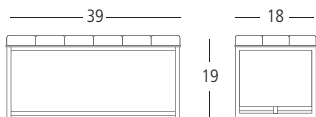

BENCH Overall: 39"W 18"D 19"H. Seat: 18"D 19"H. **Cover:** Synthetic Leather. Colour: Vintage Steel. **Finish:** Gray Powder Coated Steel.