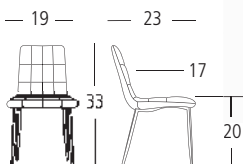

SIDE CHAIR Overall: 19"W 23"D 33"H. Seat: 17"D 20"H. **Finish:** Gray Powder Coated Steel.