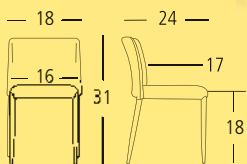

SIDE CHAIR Overall: 22"W 25"D 33"H. Seat: 17"D 19"H. **Cover:** Synthetic Leather. Colour: Vintage Steel. **Finish:** Gray Powder Coated Steel.

FILLY

STACKING SIDE CHAIR

SKSD17443

 High Density Foam Seat

 Contract Quality Welds

SIDE CHAIR Overall: 18"W 24"D 31"H. Seat: 16"W 17"D 18"H. **Cover:** Cashmere. Colour: Midnight. **Feature:** Fully Upholstered.

FILLY

STACKING SIDE CHAIR

SKSD17414

 High Density Foam Seat

 Contract Quality Welds