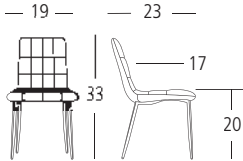

PAIGE

SIDE CHAIR SKSD68316

A cool minimalist design with fashionable features. Filled with comfortable padding, this dining chair provides excellent support when seated. The seat is enhanced by the addition of segmented grid stitch detail, offering a neat yet eye-catching aesthetic. The steel frame is design for a modern feel that compliments the seat. Super stylish and versatile, with an understated modern appeal.

High Density Foam Seat

Contract Quality Welds

SIDE CHAIR Overall: 19"W 23"D 33"H. Seat: 17"D 20"H. **Cover:** Synthetic Leather. Colour: Vintage Steel. **Finish:** Black Powder Coated Steel.