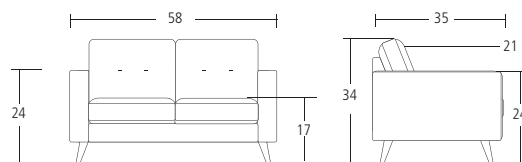

SKF612211 LOVESEAT Overall: 58"W 35"D 34"H. Seat: 21"D 17"H. **Cover:** Velour. Colour: Gray. **Finish:** Espresso.