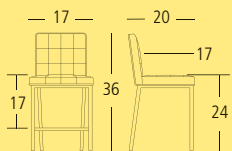

COUNTER STOOL Overall: 17"W 20"D 36"H. Seat: 17"D 24"H.

PAIGE

SWIVEL COUNTER STOOLS

High Density Foam Seat

Contract Quality Welds