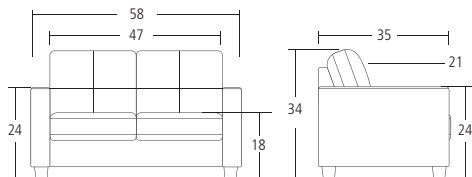

SKF192526 LOVESEAT Overall: 58"W 35"D 34"H. Seat: 21"D 18"H. **Cover:** Pavilion. Colour: Stone. **Finish:** Espresso.