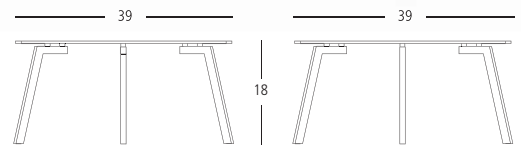

SYT1283 Triangular Coffee Table Overall: 39"W 39"D 18"H.