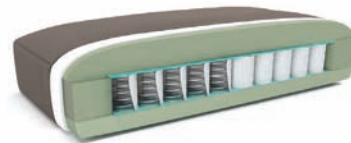

cushions; individual support; increased level of comfort; improved appearance.

Pocket Sprung Seat provides the ultimate support platform ensuring proven long lasting personal comfort and durability: high resilience; longer life; even firmness throughout the

SDR439511 Overall: 78"W 35"D 34"H. Seat: 21"D 17"H. **Cover:** 100% Italian Tanned Leather. Colour: 111-Bark. **Finish:** Espresso.

MASON

3-SEATER SOFA **SDR439651**

100% ITALIAN TANNED LEATHER

Double Corner Blocks: Glued & Screwed

High Density Foam Seats: Contract Quality