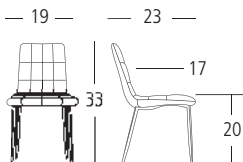

SIDE CHAIR Overall: 19"W 23"D 33"H. Seat: 17"D 20"H. **Finish:** Chrome.