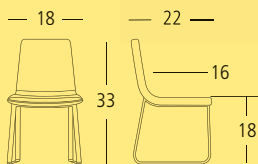

SIDE CHAIR Overall: 19"W 24"D 35"H. Seat: 16"D 19"H. **Cover:** Harris. Colour: Stone. **Finish:** Black Powder Coated Steel.

PIET

SIDE CHAIR SKSD23034

 High Density Foam Seat

 Contract Quality Welds

The PIET chair is celebrated for its clean profile and meticulous attention to details. Its contoured seat and back adds refinement to the product while its padded ergonomic shape guarantees every comfort. Featuring an incredibly strong chromed sled base: with virtually no visible connection between seat and frame. Seat and back constructed of durable hardwood and variable density foam.

SIDE CHAIR Overall: 18"W 24"D 35"H. Seat: 17"D 18"H. **Cover:** Keystone. **Colour:** Storm. **Finish:** Chrome.

CRUZ

SIDE CHAIR SKSD13017

 High Density Foam Seat

 Contract Quality Welds

SIDE CHAIR Overall: 18"W 22"D 33"H. Seat: 16"D 18"H. **Cover:** Keystone. **Colour:** Black. **Finish:** Black Powder Coated Steel.