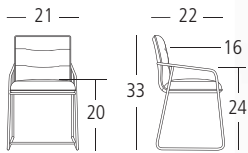

SANNY

ARM CHAIR SKSD80001

High Density Foam Seat

Contract Quality Welds

This sophisticated and unexpected cantilevered Sanny Dining Arm Chair, is a contemporary update that has your comfort and sensibilities in mind. Crafted with durable synthetic leather for its sumptuous arm chair profile, its slender, sleigh-like, powder coated steel base connects into the seat to create real artistic personality. Straight out of the museum and into your modern dining room to make an elegant statement.

ARM CHAIR Overall: 21"W 22"D 33"H. Seat: 16"D 20"H. **Cover:** Synthetic Leather. Colour: Weathered Black. **Finish:** Black Powder Coated Steel.