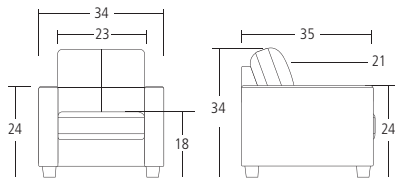

SKF193526 ARM CHAIR Overall: 34"W 35"D 34"H. Seat: 21"D 18"H. **Cover:** Pavilion. Colour: Stone. **Finish:** Espresso.