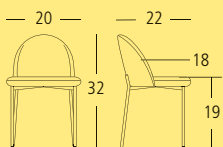

 Contract Quality Welds

SY18316

Cover: Harris. Colour: Pebble.

SY18342

Cover: Velour. Colour: Cloud.

SIDE CHAIR Overall: 20"W 22"D 32"H. Seat: 18"D 19"H. **Finish:** Gray Powder Coated Steel.

ANGIE

SIDE CHAIR **SY17810**