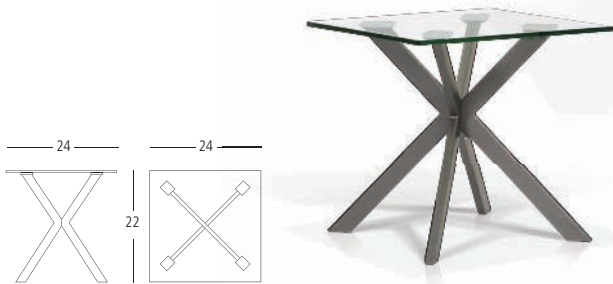

DARRON

COFFEE & END TABLES

With crisp, clean lines and sophisticated minimalist design, this occasional set is the epitome of modern style. Features intersecting legs that gives the piece its modern edge - perfect for an ultra modern living room.

- Tempered Glass: 3C Certification Standard
- Full Circumference Welds: Contract Quality

Finish: Clear Tempered Glass, Gray Powder Coated Steel.

SYT1222 End Table Overall: 24"W 24"D 22"H.