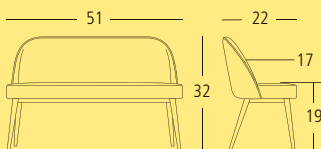

KIKO

DINING BENCH **SY176616**

High Density Foam Seat

Contract Quality Welds

DINING BENCH Overall: 51"W 22"D 32"H. Seat: 17"D 19"H. **Cover:** Synthetic Leather. Colour: Vintage Steel. **Finish:** Black Powder Coated Steel.