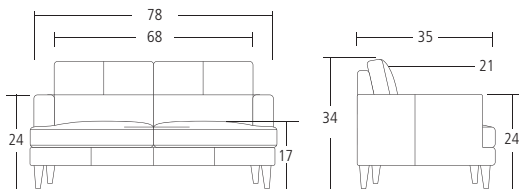

cushions; individual support; increased level of comfort; improved appearance.

Pocket Sprung Seat provides the ultimate support platform ensuring proven long lasting personal comfort and durability: high resilience; longer life; even firmness throughout the

SDR439511 Overall: 78"W 35"D 34"H. Seat: 21"D 17"H. **Cover:** 100% Italian Tanned Leather. Colour: 111-Bark. **Finish:** Espresso.

MASON

3-SEATER SOFA **SDR439651**

100% ITALIAN TANNED LEATHER

Double Corner Blocks: Glued & Screwed

High Density Foam Seats: Contract Quality