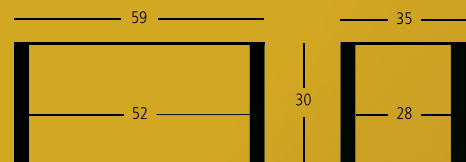

shown with ANGIE SIDE CHAIR - SYY17829 | 21"W 22"D 31"H.

shown with ARIANE ARM CHAIR - SYY170214 | 25"W 23"D 33"H.

MODERN ORIGINS *Sembled* *with a SENSE OF UNDERSTATED QUIET LUXURY*

shown with MONTE SIDE CHAIR - **SKSD20938** | 17"W 26"D 38"H.

Overall Dimensions: 59"L 35"W. 30"H.

-  12 mm Tempered Glass: 3C Certification Standard
-  Full Circumference Welds: Contract Quality
-  Electroplating: Meets U.S. EPA Product Standards

shown with EMILY SIDE CHAIR - **SKSD67122** | 19"W 21"D 38"H.