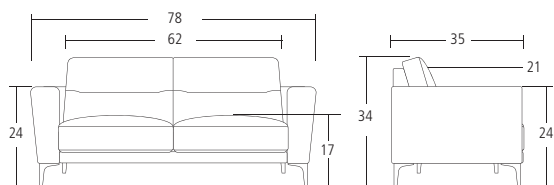

SDR438028 Overall: 78"W 35"D 34"H. Seat: 21"D 17"H. **Cover:** 100% Italian Tanned Leather. Colour: 128-Gray (Slate). **Finish:** Chrome.