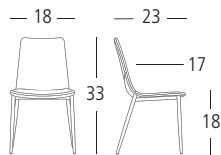

SIDE CHAIR Overall: 18"W 23"D 33"H. Seat: 17"D 18"H. **Finish:** Gray Powder Coated Steel.