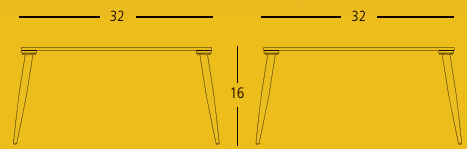

SYT1504 Square Coffee Table Overall: 32"W 32"D 16"H.