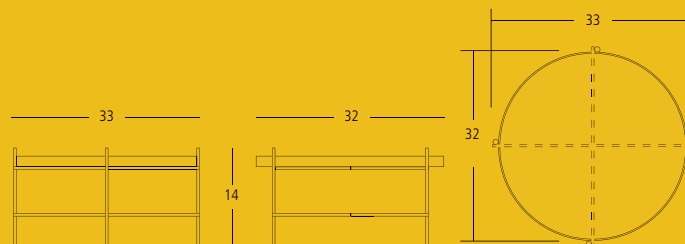

SCQ1516 Low Coffee Table Overall: 33"W 33"D 14"H.