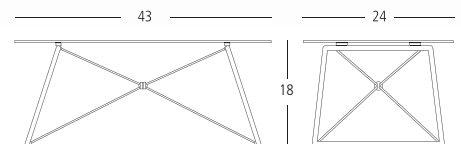

SYT1528 Rectangular Coffee Table Overall: 43"W 24"D 18"H.