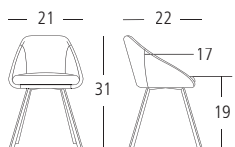

ANGIE

SIDE CHAIRS

High Density Foam Seat

Contract Quality Welds

SY17842

Cover: Velour. **Colour:** Cloud.
Finish: Gray Powder Coated Steel.

SY17829

Cover: Synthetic Leather. **Colour:** Coral Gray.
Finish: Black Powder Coated Steel.

SIDE CHAIR Overall: 18"W 23"D 33"H. Seat: 17"D 20"H.