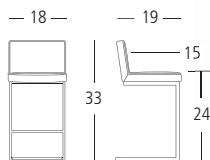

PACO

COUNTER STOOL **SY152603C**

High Density Foam Seat

Contract Quality Welds

COUNTER STOOL Overall: 18"W 19"D 33"H. Seat: 15"D 24"H. **Cover:** Synthetic Leather. Colour: Black. **Finish:** Black Powder Coated Steel.