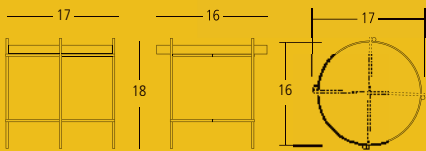

COLBERT

COFFEE & END TABLES - WHITE

- Tempered Glass: 3C Certification Standard
- Full Circumference Welds: Contract Quality

Finish: Laminated Tempered Glass - White Marble Print, White Powder Coated Steel.

SCQ1506 End Table Overall: 17"W 17"D 18"H.