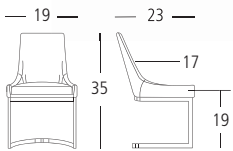

SYY152406

Cover: Keystone. Colour: Steel.

SIDE CHAIR Overall: 19"W 23"D 35"H. Seat: 17"D 19"H. **Finish:** Chrome.

BEALLE

SIDE CHAIR **SY152416**

 High Density Foam Seat

 Contract Quality Welds

Can a chair become your best friend? We certainly think so with the BEALLE side chair, which features bold and graphic shapes that contours to the human body. It has a narrow top and wide bottom with slim curves. Crafted with a durable steel frame underneath the seat. Its sleek curving back and seat fully upholstered with variable high density foam.