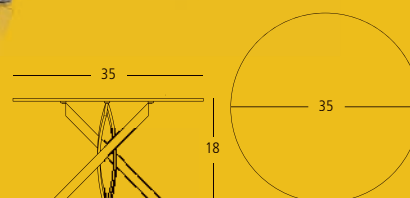

SYT107R Round Coffee Table Overall: 35"Dia. 18"H

KATIE

SQUARE COFFEE & END TABLES

Delicately composed, this end table has a base that is elegantly lustrous. Perfect in proportions, possessing modern simplicity, this end table is crafted from steel and tempered glass.

- Tempered Glass: 3C Certification Standard
- Full Circumference Welds: Contract Quality

Finish: Clear Tempered Glass, Gray Powder Coated Steel.