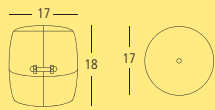

With this petite pouffe, you can layer in a leather texture without a big commitment. Just right as a small ottoman, quick pull-up seating or as an impromptu side table. With frames of hardwood and panel construction, and upholstery foams with a polyester wrap, this collection of simple, robust and beautifully crafted stools, with bonded leather carrying handles for easy transporting.

DRUM STOOL Overall: 17"W 17"D 18"H. **Carrying Handles:** Bonded Leather. Colour: Brown. **Finish:** Brass Fasteners.