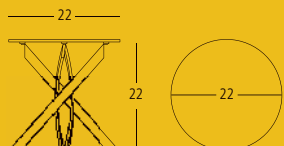

KATIE

ROUND COFFEE & END TABLES

Delicately composed, this round occasional set have a base that is intersectant, elegant and lustrous. Perfect in proportions, possessing modern simplicity, this end table is crafted from steel and tempered glass.

- Tempered Glass: 3C Certification Standard
- Full Circumference Welds: Contract Quality

Finish: Clear Tempered Glass, Gray Powder Coated Steel.

SYT108R End Table Overall: 22"Dia. 22"H