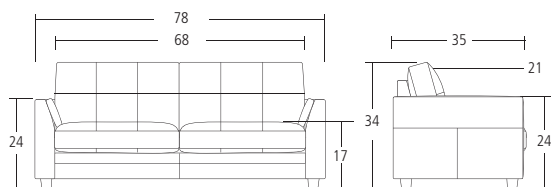

Pocket Sprung Seat provides the ultimate support platform ensuring proven long lasting personal comfort and durability: high resilience; longer life; even firmness throughout the cushions; individual support; increased level of comfort; improved appearance.

SDR30151 Overall: 78"W 35"D 34"H. Seat: 21"D 17"H. **Cover:** 100% Italian Tanned Leather. Colour: 151-Light Gray. **Finish:** Espresso.

GAIA

3-SEATER SOFA **SDR40133**

100% ITALIAN TANNED LEATHER

- Double Corner Blocks: Glued & Screwed
- High Density Foam Seats: Contract Quality