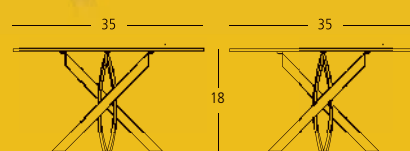

SYT107 Square Coffee Table Overall: 35"W 35"D 18"H.