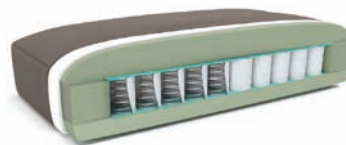

Pocket Sprung Seat provides the ultimate support platform ensuring proven long lasting personal comfort and durability: high resilience; longer life; even firmness throughout the cushions; individual support; increased level of comfort; improved appearance.

SDR40133 Overall: 78"W 35"D 34"H. Seat: 21"D 17"H. **Cover:** 100% Italian Tanned Leather. Colour: 133-Tan. **Finish:** Espresso.