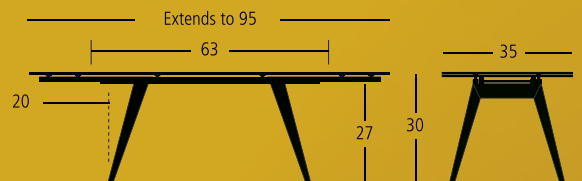

shown with PAIGE SIDE CHAIR - **SKSD68338** | 19"W 23"D 33"H.

shown with ANGIE SIDE CHAIR - **SY17842** | 21"W 22"D 31"H.

AILEEN RECTANGULAR GLASS TOP EXTENSION DINING TABLE

THE ESSENTIALS ARE INTERPRETED IN A PLAYFUL MANNER. OBJECTS THAT PRESERVE THE VISUAL MEMORY THAT IS BASED ON STRUCTURAL COMPLEXITY AND SIMPLICITY, WHILE BEING VISUALLY DISCRETE.

shown with EUNICE SIDE CHAIR - **SHA50113** | 19"W 24"D 35"H.

the EXTENSION EFFECT...

MODERN SENSIBILITY in a STATE of PERFECT EQUIPOISE

shown with EUNICE SIDE CHAIR - SHA50118 | 19"W 24"D 35"H.

SEF3050 AILEEN RECTANGULAR GLASS TOP EXTENSION DINING TABLE

Finish: Clear Tempered Glass, Black Powder Coated Steel, Chrome.

Fabulously ultra chic and designed with the understanding that more time is spent at the dining table in modern families. The AILEEN extension glass dining table brings smooth contemporary style to every occasion. Easily extended to accommodate 8-10 people (both sides of the table top can be extended separately to create a functional table ideal for the dining room or as a flexible desk or meeting table). Features a sleek 10 mm tempered glass table top supported by chic black sand-blasted splayed steel legs. To create additional seating, the AILEEN dining table extends using an built-in steel extension mechanism.

Overall Dimensions: 63"L 35"W. 30"H. Extends to 95"L

- Ⓞ 10 mm Tempered Glass: 3C Certification Standard
- ⊕ Full Circumference Welds: Contract Quality
- Ⓢ Electroplating: Meets U.S. EPA Product Standards