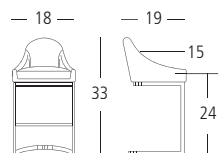

COUNTER STOOL Overall: 18"W 19"D 33"H. Seat: 15"D 24"H.