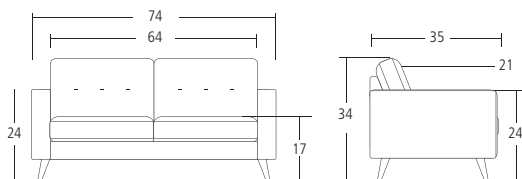

SKF612514 3-SEATER SOFA Overall: 58"W 35"D 34"H. Seat: 21"D 17"H. **Cover:** Flemish. Colour: Blush. **Finish:** Espresso.