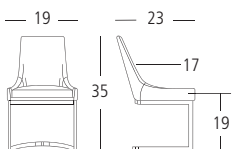

SIDE CHAIR Overall: 19"W 23"D 35"H. Seat: 17"D 19"H. **Finish:** Chrome.