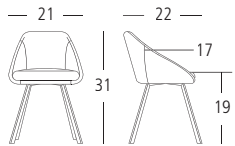

ANGIE

SIDE CHAIR **SY17810**

High Density Foam Seat

Contract Quality Welds

The ANGIE side chair has a retro design combined with modern refinement. Luxurious fabric upholstery. The seat is curved to offer two armrests for superb support. Boasting an all-encompassing design, the strong chisel-like frame is made from high quality extruded steel that taper to the floor and have a subtle flared design. An outstanding original design, this chair will not fail to impress.

SIDE CHAIR Overall: 21"W 22"D 31"H. Seat: 17"D 19"H. **Cover:** Harris. **Colour:** Pebble. **Finish:** Gray Powder Coated Steel.