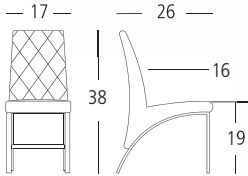

MONTE

TUFTED SIDE CHAIR **SKSD20948**

High Density Foam Seat

Contract Quality Welds

SIDE CHAIR Overall: 17"W 26"D 38"H. Seat: 16"D 19"H. **Cover:** Velour. Colour: Pine. **Finish:** Gray Powder Coated Steel.