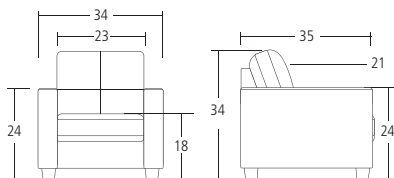

SKF193530 ARM CHAIR Overall: 34"W 35"D 34"H. Seat: 21"D 18"H. **Cover:** Pavilion. Colour: Charcoal. **Finish:** Espresso.