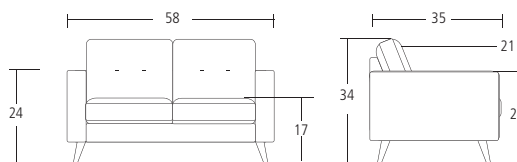

SKF611213 3-SEATER SOFA Overall: 58"W 35"D 34"H. Seat: 21"D 17"H. **Cover:** Velour. **Colour:** Midnight. **Finish:** Espresso.