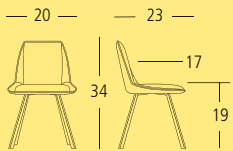

JAYSEN

SIDE CHAIR SY131616

Ideal as a modern statement to accompany a dining room table, it can also serve as a whimsical lounge chair in your living room or office. Truly versatile, its gentle slopes and waterfall sides are designed for pure comfort and ergonomic support. Steel frame with no visible connections between seat and frame. Fully upholstered seat and back with variable density foam.

High Density Foam Seat

Contract Quality Welds

SIDE CHAIR Overall: 20"W 23"D 34"H. Seat: 17"D 19"H. **Cover:** Synthetic Leather. Colour: Vintage Steel. **Finish:** Black Powder Coated Steel.