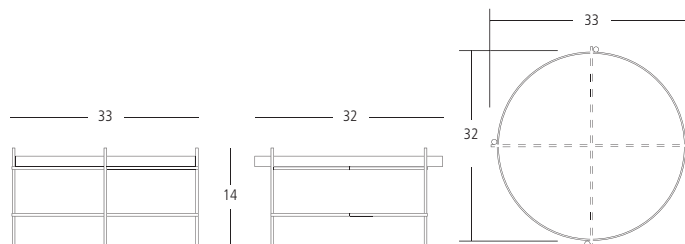

SCQ1510 High Coffee Table Overall: 25"W 25"D 16"H.

COLBERT

LARGE COFFEE TABLE - BLACK

SCQ1515

-  Tempered Glass: 3C Certification Standard
-  Full Circumference Welds: Contract Quality

Finish: Laminated Tempered Glass - Black Marble Print, White Powder Coated Steel.