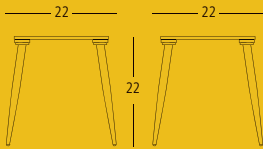

KORNER

SQUARE COFFEE & END TABLES

With crisp, clean lines and sophisticated, minimalist design, these occasional tables are the epitome of ultra modern style. Feature legs that appear to be floating and gives the piece its modern edge. Powder coated finish gives the base a modern feel while a sleek glass top adds elegant contrast to the tough, sturdy frame, and exudes a commanding presence, making them the perfect accents to an ultra contemporary living room.

Tempered Glass: 3C Certification Standard

Full Circumference Welds: Contract Quality

Finish: Clear Tempered Glass, Gray Powder Coated Steel.

SYT1505 End Table Overall: 22"W 22"D 22"H.