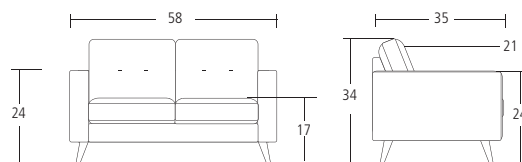

SKF612514 LOVESEAT Overall: 58"W 35"D 34"H. Seat: 21"D 17"H. **Cover:** Flemish. Colour: Minerals. **Finish:** Espresso.