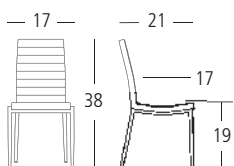

SIDE CHAIR Overall: 17"W 21"D 38"H. Seat: 17"D 19"H. **Finish:** Chrome.