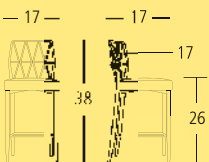

CARAT

COUNTER STOOL **SKSD20085C**

High Density Foam Seat

Contract Quality Welds

COUNTER STOOL Overall: 17"W 17"D 38"H. Seat: 17"D 26"H. **Cover:** Synthetic Leather. Colour: Slate. **Finish:** Gray Powder Coated Steel.