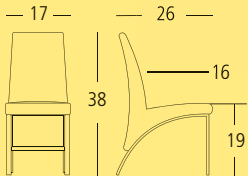

COCOMO

SIDE CHAIR SKSD21916

High Density Foam Seat

Contract Quality Welds

True classics in the furniture world are hard to come by. Unless if you shop at KORSON FURNITURE of course. But this is a true classic that is hard to find ways to improve. The thick cushion and back padding are extremely inviting - you could waste away an entire day in this chair and never feel the need to shift and shimmy to find comfort anew.

SIDE CHAIR Overall: 17"W 26"D 38"H. Seat: 16"D 19"H. **Cover:** Harris. **Colour:** Pebble. **Finish:** Gray Powder Coated Steel.