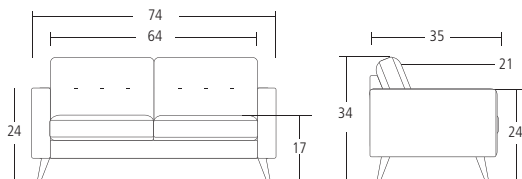

SKF613514 3-SEATER SOFA Overall: 74"W 35"D 34"H. Seat: 21"D 17"H. **Cover:** Flemish. Colour: Nautics. **Finish:** Espresso.

NEWMAN

3-SEATER SOFA **SKF611517**

Double Corner Blocks: Glued & Screwed

High Density Foam Seats: Contract Quality