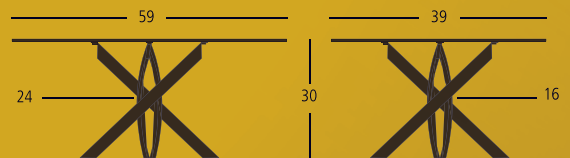

Overall Dimensions: 59"L 39"W. 30"H.

- Ⓢ 12 mm Tempered Glass: 3C Certification Standard
- Ⓢ Full Circumference Welds: Contract Quality
- Ⓢ Electroplating: Meets U.S. EPA Product Standards