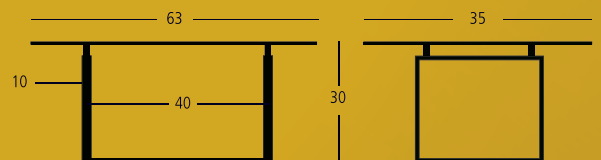

Overall Dimensions: 63"L 35"W. 30"H.

- 12 mm Tempered Glass: 3C Certification Standard
- Full Circumference Welds: Contract Quality
- Electroplating: Meets U.S. EPA Product Standards