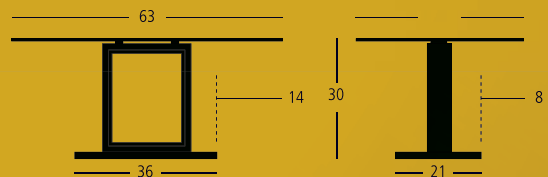

shown with PAIGE SIDE CHAIR - **SKSD68316** | 19"W 23"D 33"H,
left: 'BLOOM' (ENZOKAY CANVAS ART) - **SK109** | 45"W 1.5"D 45"H,
right: 'ESCAPE' (ENZOKAY CANVAS ART) - **SK104** | 45"W 1.5"D 45"H.

DETAILS *aren't* *mere* DETAILS *...they make THE DESIGN*

Overall Dimensions: 63"L 39"W 30"H.

- High Quality Veneer
- 12 mm Tempered Glass: 3C Certification Standard
- Full Circumference Welds: Contract Quality
- Electroplating: Meets U.S. EPA Product Standards