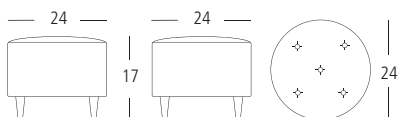

STB52042

Cover: Velour. Colour: Slate.

STB52021

Cover: Velour. Colour: Olive.

STB52046

Cover: Velour. Colour: Lake.

FOOT STOOL Overall: 24"W 24"D 17"H. **Finish:** Espresso.

ALTO