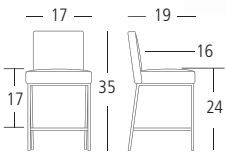

PLAYTEN

COUNTER STOOL **SY160904C**

High Density Foam Seat

Contract Quality Welds

Add this modern stool to your dining room and dine comfortably with your friends and family. Features gray powder coated steel legs that supports a soft tufted seat and back, ensuring increased comfort. The casual and contemporary design will easily complement any type of decor, so your home will not only become more comfortable, but also more stylish.

COUNTER STOOL Overall: 17"W 19"D 35"H. Seat: 16"D 24"H. **Cover:** Keystone. Colour: Cement. **Finish:** Gray Powder Coated Steel.