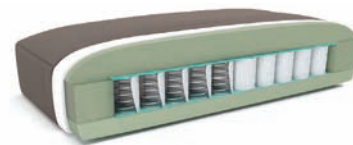

SDR22028 Overall: 78"W 35"D 34"H. Seat: 21"D 17"H. **Cover:** 100% Italian Tanned Leather. Colour: 128-Gray (Slate). **Finish:** Espresso.

VIOLA

LOVESEAT **SDR22228**

100% ITALIAN TANNED LEATHER

Double Corner Blocks: Glued & Screwed

High Density Foam Seats: Contract Quality