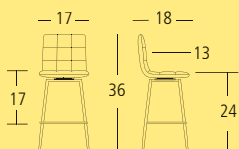

COUNTER STOOL Overall: 17"W 18"D 36"H. Seat: 13"D 24"H. **Feature:** Swivel Seat.

KOLA

COUNTER STOOL **SY176716C**

 High Density Foam Seat

 Contract Quality Welds

You've undoubtedly seen inexpensive bar stools in discount stores. You know the kind. Four long sticks with a circle seat. Hardly a fashion statement, let alone comfortable. This wonderful stool is both functional and fine looking. The legs use some playful geometry to do their stuff while the ribbed seat gently cascades to add ergonomic support. Add quality synthetic upholstery and you have a stool that redefines what a counter stool should be.