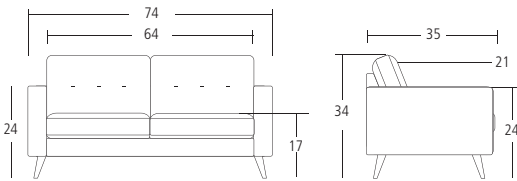

SKF611212 3-SEATER SOFA Overall: 74"W 35"D 34"H. Seat: 21"D 17"H. **Cover:** Velour. **Colour:** Steel. **Finish:** Espresso.