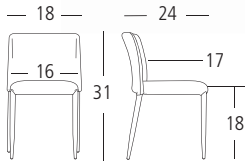

FILLY

STACKING SIDE CHAIR

SKSD17414

High Density Foam Seat

Contract Quality Welds

There is a visual delicacy to the FILLY stacking side chair that makes it quite elegant and inviting. Its padded frame, the rounded corners and quiet curves, are handsomely accentuated by the smooth, tight-fit, upholstery that clothes the modern side chair from head to foot. The steel frame beneath is sturdy for all its delicate proportions. It's the epitome of comfort and style.

STACKING SIDE CHAIR Overall: 18"W 24"D 31"H. Seat: 16"W 17"D 18"H. **Cover:** Harris. Colour: Gray. **Feature:** Fully Upholstered.