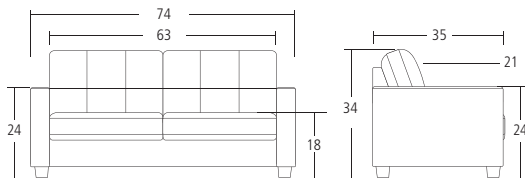

SKF191530 3-SEATER SOFA Overall: 74"W 35"D 34"H. Seat: 21"D 18"H. **Cover:** Pavilion. Colour: Charcoal. **Finish:** Espresso.