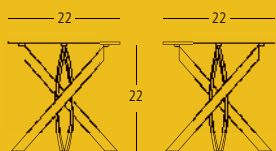

SYT108 End Table Overall: 22"W 22"D 22"H.