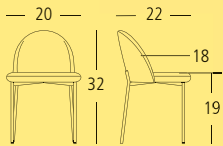

FRANKIE

SIDE CHAIR **SY18356**

This chair highlights an organic shape that relates to the aspects of a flower. The delicacy of the base linked with the curves of the back of the chair unveil a fine silhouette that easily fit into the contemporary or classic interior. Round out your dining room in modern style, featuring a curved, scooped-back frame offers an inviting seat perfect for drawn-out dinner parties.

High Density Foam Seat

Contract Quality Welds

SIDE CHAIR Overall: 20"W 22"D 32"H. Seat: 18"D 19"H. **Cover:** Synthetic Leather. Colour: Rain. **Finish:** Black Powder Coated Steel.