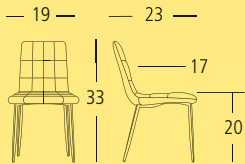

PAIGE

SIDE CHAIR SKSD68311

High Density Foam Seat

Contract Quality Welds

Add this modern chair to your dining room and dine comfortably with your friends and family. Features chromed steel legs that supports a soft tufted seat and back, ensuring increased comfort. The casual and contemporary design will easily complement any type of decor, so your home will not only become more comfortable, but also more stylish.

SIDE CHAIR Overall: 19"W 23"D 33"H. Seat: 17"D 20"H. **Cover:** Synthetic Leather. Scarlet: White. **Finish:** Chrome.