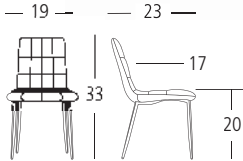

PAIGE

SIDE CHAIR **SKSD68385**

High Density Foam Seat

Contract Quality Welds

The PAIGE side chair features an elegantly refined combination of chrome and rich upholstery – in synthetic leathers. It features flared legs that render this a modern, original, practical and easy to handle chair. The slender shape adds refinement to the product while its padded tufted seat and back guarantees every comfort.

SIDE CHAIR Overall: 19"W 23"D 33"H. Seat: 17"D 20"H. **Cover:** Synthetic Leather. Colour: Slate. **Finish:** Chrome.