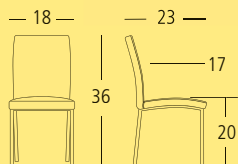

SIDE CHAIR Overall: 18"W 22"D 32"H. Seat: 16"D 18"H. **Cover:** Keystone. Colour: Storm. **Finish:** Black Powder Coated Steel.

SYDNEY

SIDE CHAIR SYY153180

 High Density Foam Seat

 Contract Quality Welds

SIDE CHAIR Overall: 18"W 23"D 36"H. Seat: 17"D 20"H. **Cover:** Keystone. Colour: Wood. **Finish:** Chrome.