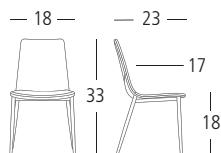

 Contract Quality Welds

SKSD68904

Cover: Keystone. Colour: Minerals.

SKSD68917

Cover: Keystone. Colour: Black.

SIDE CHAIR Overall: 18"W 23"D 33"H. Seat: 17"D 18"H. **Finish:** Gray Powder Coated Steel.

BASILE