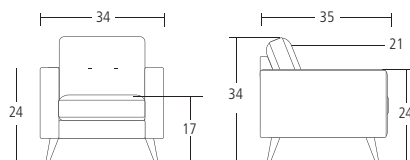

SKF613211 ARM CHAIR Overall: 34"W 35"D 34"H. Seat: 21"D 17"H. **Cover:** Velour. Colour: Gray. **Finish:** Espresso.