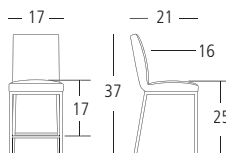

COUNTER STOOL Overall: 17"W 21"D 37"H. Seat: 16"D 25"H. **Finish:** Chrome