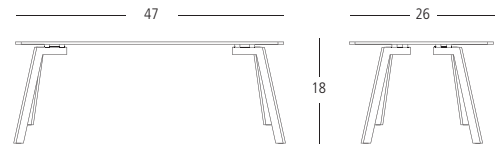

SYT1230 Rectangular Coffee Table Overall: 47"W 26"D 18"H.

COLLIN

TRIANGULAR COFFEE TABLE

Delicately composed, this triangular coffee table has a base that is elegantly lustrous. Perfect in proportions, possessing modern simplicity, this end table is crafted from steel and tempered glass.

- Tempered Glass: 3C Certification Standard
- Full Circumference Welds: Contract Quality

Finish: Clear Tempered Glass, Gray Powder Coated Steel.