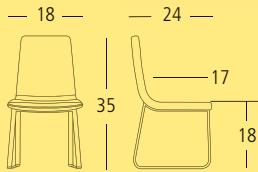

SIDE CHAIR Overall: 19"W 24"D 35"H. Seat: 16"D 19"H. **Cover:** Harris. Colour: Stone. **Finish:** Black Powder Coated Steel.

PIET

SIDE CHAIR SKSD23034

 High Density Foam Seat

 Contract Quality Welds

The PIET chair is celebrated for its clean profile and meticulous attention to details. Its contoured seat and back adds refinement to the product while its padded ergonomic shape guarantees every comfort. Featuring an incredibly strong chromed sled base: with virtually no visible connection between seat and frame. Seat and back constructed of durable hardwood and variable density foam.

SIDE CHAIR Overall: 18"W 24"D 35"H. Seat: 17"D 18"H. **Cover:** Keystone. **Colour:** Storm. **Finish:** Chrome.

CRUZ

SIDE CHAIR SKSD13017

 High Density Foam Seat

 Contract Quality Welds

SIDE CHAIR Overall: 18"W 22"D 33"H. Seat: 16"D 18"H. **Cover:** Keystone. **Colour:** Black. **Finish:** Black Powder Coated Steel.