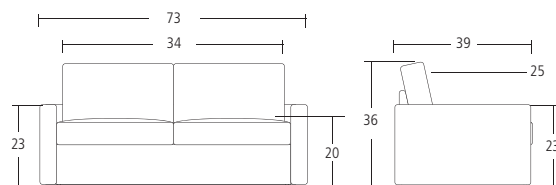

SDR439651 Overall: 78"W 35"D 34"H. Seat: 21"D 17"H. **Cover:** 100% Italian Tanned Leather. Colour: 128-Gray (Slate). **Finish:** Espresso.