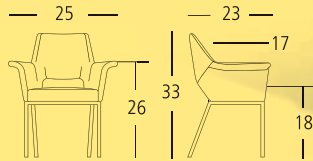

ARIANE

ARM CHAIR **SY170205**

High Density Foam Seat

Contract Quality Welds

This sophisticated and unexpected cantilevered Ariane Dining Arm Chair, is a contemporary update that has your comfort and sensibilities in mind. Crafted with durable synthetic leather for its sumptuous tub chair profile, its slender, sleigh-like, powder coated steel base connects into the seat to create real artistic personality. Straight out of the museum and into your modern dining room to make an elegant statement.

ARM CHAIR Overall: 25"W 23"D 33"H. Seat: 17"D 18"H. Arm: 26"H. **Cover:** Synthetic Leather. Colour: Scarlet. **Finish:** Black Powder Coated Steel.