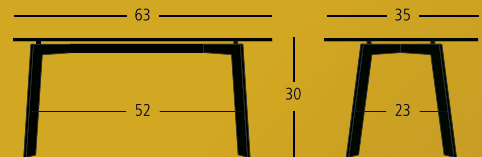

Overall Dimensions: 63"L 35"W. 30"H.

- Ⓞ 12 mm Tempered Glass: 3C Certification Standard
- ⊕ Full Circumference Welds: Contract Quality
- Ⓢ Electroplating: Meets U.S. EPA Product Standards