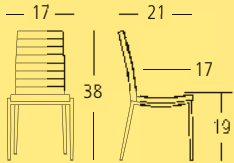

HAZEL

SIDE CHAIR SKSD68017

A fresh and modern design, the HAZEL side chair is a fantastic choice. The rich fabric makes this chair a must have for a vibrant interior or as a bold accent in a neutral colour scheme. The supportive high backrest and padded seat display a stylish segmented design with horizontal stitch detailing, adding to its eye-catching appearance. Black steel legs gently taper to the ground and provide a strong and sturdy frame.

High Density Foam Seat

Contract Quality Welds

SIDE CHAIR Overall: 17"W 21"D 38"H. Seat: 17"D 19"H. **Cover:** Keystone. **Colour:** Black. **Finish:** Textured Black Powder Coated Steel.