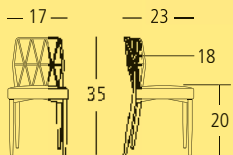

SIDE CHAIR Overall: 18"W 22"D 35"H. Seat: 17"D 19"H. **Cover:** Synthetic Leather. Colour: Black. **Finish:** Walnut, Black Powder Coated Steel.

CARAT

SIDE CHAIR SKSD20085

 High Density Foam Seat

 Contract Quality Welds