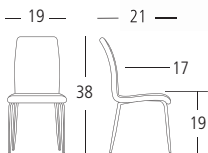

SIDE CHAIR Overall: 17"W 26"D 38"H. Seat: 16"D 19"H. **Cover:** Harris. **Colour:** Pebble. **Finish:** Gray Powder Coated Steel.

LUCY

SIDE CHAIR SKSD67912

 High Density Foam Seat

 Contract Quality Welds

SIDE CHAIR Overall: 17"W 25"D 37"H. Seat: 18"D 18"H. **Cover:** Keystone. **Colour:** Gray. **Finish:** Gray Powder Coated Steel.

SIDE CHAIR Overall: 19"W 22"D 38"H. Seat: 17"D 19"H. **Cover:** Keystone. **Colour:** Brown. **Finish:** Gray Powder Coated Steel.

EMILY

SIDE CHAIR SKSD67122

 High Density Foam Seat

 Contract Quality Welds