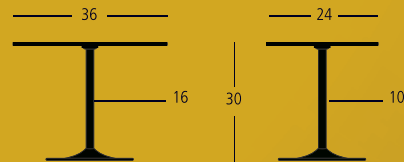

Overall Dimensions: 36"L 24"W 30"H.

- 12 mm Tempered Glass: 3C Certification Standard
- Full Circumference Welds: Contract Quality
- Electroplating: Meets U.S. EPA Product Standards