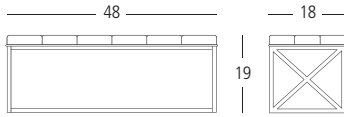

RUBAN

BENCH SYY123603

The classic, simple style of the RUBAN bench brings a clean and modern look to any contemporary living area, reception space or entryway. It features tufted synthetic leather on a powder coated steel base frame.

BENCH Overall: 48"W 18"D 19"H. Seat: 18"D 19"H. **Cover:** Synthetic Leather. Colour: Black. **Finish:** Black Powder Coated Steel.

WALLY

BENCH SYY121703

The classic, simple style of the WALLY bench brings a clean and modern look to any contemporary living area, reception space or entryway. It features tufted synthetic leather on a powder coated steel base frame.