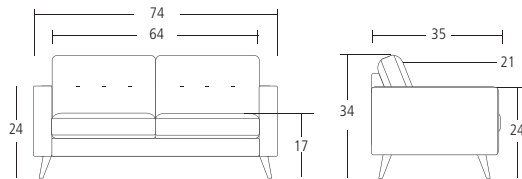

SKF611211 3-SEATER SOFA Overall: 74"W 35"D 34"H. Seat: 21"D 17"H. **Cover:** Velour. Colour: Gray. **Finish:** Espresso.