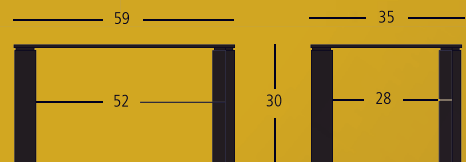

Overall Dimensions: 59"L 35"W. 30"H.

- Ⓞ 12 mm Tempered Glass: 3C Certification Standard
- ⊕ Full Circumference Welds: Contract Quality
- ⊗ Electroplating: Meets U.S. EPA Product Standards