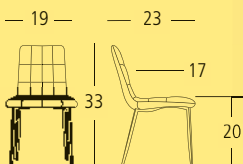

SIDE CHAIR Overall: 19"W 23"D 33"H. Seat: 17"D 20"H. **Cover:** Velour. Colour: Cloud. **Finish:** Gray Powder Coated Steel.