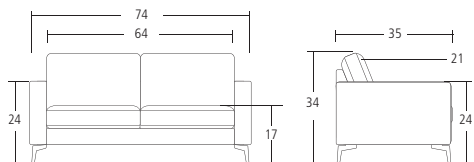

SKF621334 Overall: 58"W 35"D 34"H. Seat: 21"D 17"H. **Cover:** Chenille. **Colour:** Pebble. **Finish:** Gray Powder Coated Steel.

GERRIT

LIVING ROOM COLLECTION

 Double Corner Blocks: Glued & Screwed

 High Density Foam Seats: Contract Quality