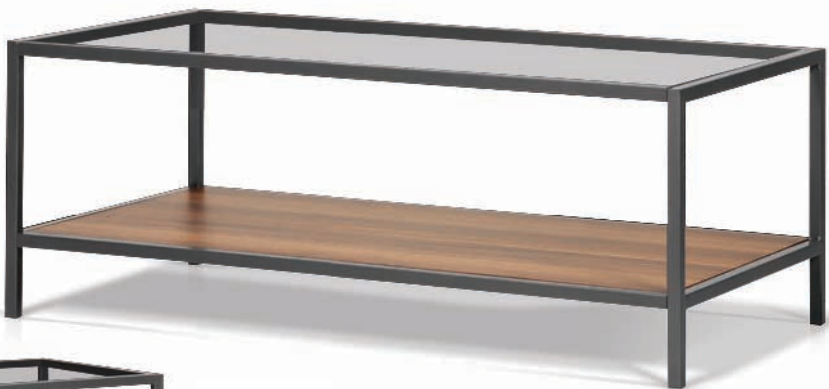

YUPIE

COFFEE & END TABLES

☺ Tempered Glass: 3C Certification Standard

☺ Full Circumference Welds: Contract Quality

Finish: Walnut, Clear Tempered Glass,
Gray Powder Coated Steel.

Aesthetically pleasing, these tables draw their beauty from the simple forms and geometric lines producing an uncomplicated, harmonious architecture. The clear tempered glass top and walnut shelf are gracefully supported by a slender yet sturdy powder coated gray finished base, infused with clean lines and sleek angles, a look that reflects their posh style.

SKSD300 Coffee Table Overall: 43"W 24"D 16"H.