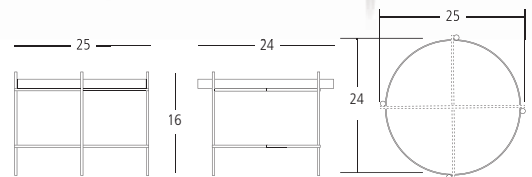

SCQ1510 High Coffee Table Overall: 25"W 25"D 16"H.

COLBERT

LARGE COFFEE TABLE - BLACK

SCQ1515

- Tempered Glass: 3C Certification Standard
- Full Circumference Welds: Contract Quality

Finish: Laminated Tempered Glass - Black Marble Print, White Powder Coated Steel.