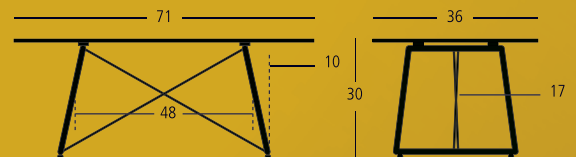

Overall Dimensions: 71"L 36"W. 30"H.

- Ⓞ 12 mm Tempered Glass: 3C Certification Standard
- ⊗ Full Circumference Welds: Contract Quality
- Ⓢ Electroplating: Meets U.S. EPA Product Standards