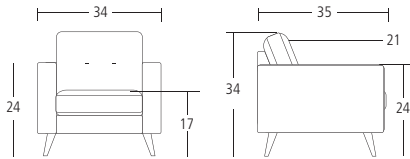

NEWMAN

3-SEATER SOFA & ARM CHAIR

SKF613213 ARM CHAIR Overall: 34"W 35"D 34"H. Seat: 21"D 17"H. **Cover:** Velour. **Colour:** Midnight. **Finish:** Espresso.