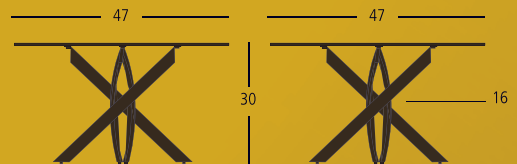

Overall Dimensions: 47"L 47"W. 30"H.

- 12 mm Tempered Glass: 3C Certification Standard
- Full Circumference Welds: Contract Quality
- Electroplating: Meets U.S. EPA Product Standards