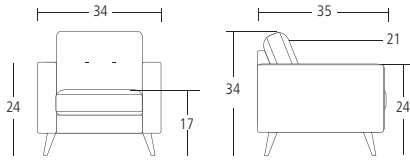

NEWMAN

3-SEATER SOFA & ARM CHAIR

SKF613212 ARM CHAIR Overall: 34"W 35"D 34"H. Seat: 21"D 17"H. **Cover:** Velour. **Colour:** Steel. **Finish:** Espresso.