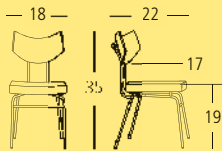

SPLENDOR

SIDE CHAIR SKSD80215

High Density Foam Seat

Contract Quality Welds

This side chair's "ultra-modern" look creates a minimalist, yet comfortable impression. Design-wise, it is a more formal take on the classic café chair; its straightforward, elemental lines are matched by the naturalness of the colours – walnut and black.

SIDE CHAIR Overall: 18"W 22"D 35"H. Seat: 17"D 19"H. **Cover:** Synthetic Leather. Colour: Black. **Finish:** Walnut, Black Powder Coated Steel.