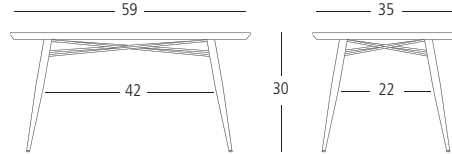

SYT35432

JAFFE GRAY LACQUERED WOOD TOP DINING TABLE

Finish: Gray Lacquer, Black Powder Coated Steel.

shown with FRANKIE SIDE CHAIR - **SY18356** | 20"W 22"D 32"H.