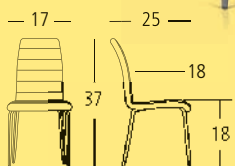

SIDE CHAIR Overall: 17"W 26"D 38"H. Seat: 16"D 19"H. **Cover:** Harris. **Colour:** Pebble. **Finish:** Gray Powder Coated Steel.

LUCY

SIDE CHAIR SKSD67912

 High Density Foam Seat

 Contract Quality Welds

SIDE CHAIR Overall: 17"W 25"D 37"H. Seat: 18"D 18"H. **Cover:** Keystone. **Colour:** Gray. **Finish:** Gray Powder Coated Steel.