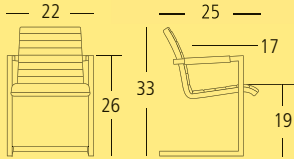

AUKLAND

ARM CHAIR **SY172516**

High Density Foam Seat

Contract Quality Welds

Dine comfortably with this sophisticated and unexpected retro design. The AUKLAND arm chair version is a contemporary update that has your comfort and sensibilities in mind. Its sumptuous seat and backrest, its sculptural, steel base supports the chair's flared seating to create real artistic personality.

SIDE CHAIR Overall: 22"W 25"D 33"H. Seat: 17"D 19"H. **Cover:** Synthetic Leather. Colour: Vintage Steel. **Finish:** Gray Powder Coated Steel.