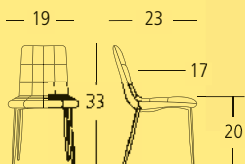

SIDE CHAIR Overall: 19"W 23"D 33"H. Seat: 17"D 20"H. **Finish:** Black Powder Coated Steel.