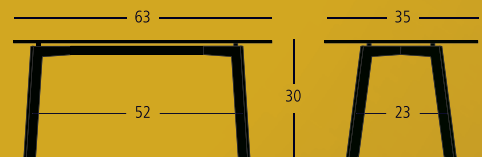

Overall Dimensions: 63"L 35"W. 30"H.

- Ⓞ 12 mm Tempered Glass: 3C Certification Standard
- ⊕ Full Circumference Welds: Contract Quality
- Ⓢ Electroplating: Meets U.S. EPA Product Standards