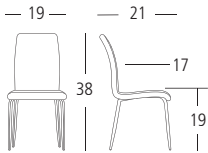

EMILY

SIDE CHAIR SKSD67114

High Density Foam Seat

Contract Quality Welds

The EMILY side chair is ideal in every respect. This contemporary design rests on a four legged steel frame and sports a slinky upholstered seat. The latter is both padded and embellished by the presence of a stylish clean stitch line. The casual and contemporary design will easily complement any type of decor, so your home will not only become more comfortable, but also more stylish.

SIDE CHAIR Overall: 19"W 22"D 38"H. Seat: 17"D 19"H. **Cover:** Keystone. **Colour:** Brown. **Finish:** Gray Powder Coated Steel.