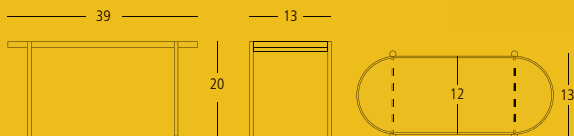

SCQ1801 High Coffee Table Overall: 39"W 13"D 15"H.

With its chic glossy begonia flower patterned glass top, this coffee table gives an exceptional look to any room. Its black powder coated steel tray-base provides sturdy support as well as a contemporary look. Pair this multi-functional coffee table with (SCQ1800) as seen below. Use as nesting coffee tables, picture displays, or simply accent pieces, in your living room, hallway or even bedroom!