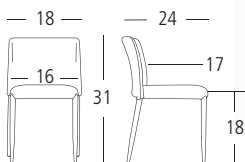

STACKING SIDE CHAIR Overall: 18"W 24"D 31"H. Seat: 16"W 17"D 18"H. **Feature:** Fully Upholstered. Steel Frame Under-structure.