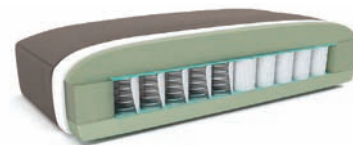

SDR439651 Overall: 78"W 35"D 34"H. Seat: 21"D 17"H. **Cover:** 100% Italian Tanned Leather. Colour: 128-Gray (Slate). **Finish:** Espresso.