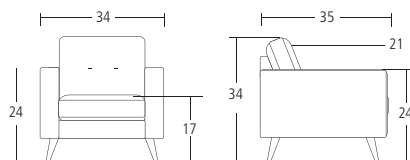

SKF613514 ARM CHAIR Overall: 34"W 35"D 34"H. Seat: 21"D 17"H. **Cover:** Flemish. Colour: Minerals. **Finish:** Espresso.