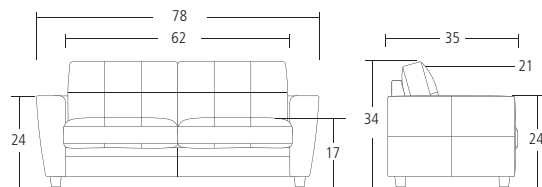

SDR22028 Overall: 78"W 35"D 34"H. Seat: 21"D 17"H. **Cover:** 100% Italian Tanned Leather. Colour: 128-Gray (Slate). **Finish:** Espresso.

VIOLA

LOVESEAT **SDR22228**

100% ITALIAN TANNED LEATHER

Double Corner Blocks: Glued & Screwed

High Density Foam Seats: Contract Quality